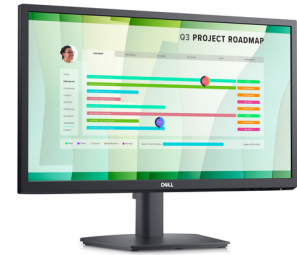

- 10ms, 16:9, 250cd/m<sup>2</sup>, 3000:1

- VGA, HDMI

54.5cm (21.45") Full HD 1920 x 1080 LED VA, 16:9, 250cd/m<sup>2</sup>, 16.7M, 10ms, 178°/178°, 3000:1

[DELL E Series 22 Inch Monitor - E2223HN:](#)

Get outstanding value with this 21.5-inch FHD monitor featuring a wide viewing angle, HDMI, VGA connectivity and an eco-conscious design.

DELL E Series 22 Inch Monitor - E2223HN. Display diagonal: 54.5 cm (21.4"), Display resolution: 1920 x 1080 pixels, HD type: Full HD, Display technology: LCD, Response time: 10 ms, Native aspect ratio: 16:9, Viewing angle, horizontal: 178°, Viewing angle, vertical: 178°. VESA mounting. Product colour: Black