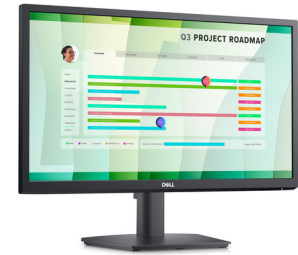

DELL E Series 22 Inch Monitor - E2223HN

Brand : DELL

Product family: E Series

Product code: DELL-E2223HN

Product name : Dell 22 Inch Monitor - E2223HN

- 54.5cm (21.45") Full HD 1920 x 1080 LED VA

- 10ms, 16:9, 250cd/m², 3000:1

- VGA, HDMI

54.5cm (21.45") Full HD 1920 x 1080 LED VA, 16:9, 250cd/m², 16.7M, 10ms, 178°/178°, 3000:1

[DELL E Series 22 Inch Monitor - E2223HN:](#)

Get outstanding value with this 21.5-inch FHD monitor featuring a wide viewing angle, HDMI, VGA connectivity and an eco-conscious design.

DELL E Series 22 Inch Monitor - E2223HN. Display diagonal: 54.5 cm (21.4"), Display resolution: 1920 x 1080 pixels, HD type: Full HD, Display technology: LCD, Response time: 10 ms, Native aspect ratio: 16:9, Viewing angle, horizontal: 178°, Viewing angle, vertical: 178°. VESA mounting. Product colour: Black