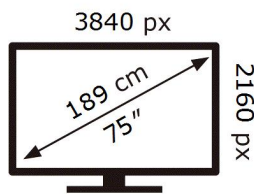

ENERG

SAMSUNG

BH75T-G

171 kWh/1000h

ABCDEF **G**

188 kWh/1000h

2019/2013