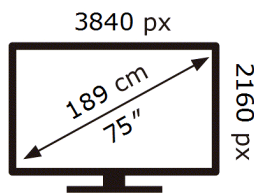

**SAMSUNG**

BH75T-G

**171** kWh/1000h

ABCDEF **G**

**188** kWh/1000h

**ENERG** 

**SAMSUNG**

BH75T-G