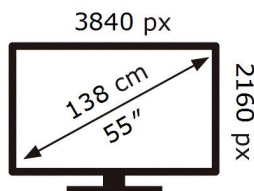

BH55T-G

102 kWh/1000h

ABCDEF **G**

HDR

112 kWh/1000h

2019/2013