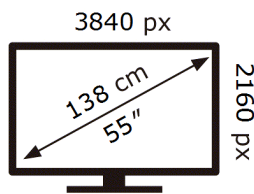

SAMSUNG

BH55T-G

102 kWh/1000h

ABCDEF **G**

112 kWh/1000h

2019/2013