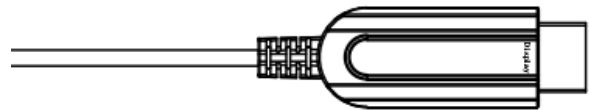

## Specifications

Item	Description	
Units	Transmitter (Source)	Receiver (Sink)
HDCP & DDC	HDCP 2.2 Fully Support bi-directional EDID and HDCP communication	
Video Bandwidth	6 Gbps/x3Channel (max)+ Clock.	
Supported Resolution & Distance	PC: WUXGA 1920 x 1200 up to 60 meters, HDTV : 480p, 720p, 1080i and 1080p deep color, 4K(60P), 3DFull HD 1920 x 1080 up to 60 meters	
O/E Converter	4 channel 850 nm VCSEL array	4 CH GaAs PD array
Connector Type	Source : DP Type A; Display :HDMI type A	
Cable Type	Hybrid type with OM3 fiber and copper wire	
Cable Length	10m/15m/20m/30m/40m/50m/60m (with +/-30cm tolerance) Custom length available.	
Cable Outer Diameter	4.5mm	
Jacket Outer Material	PVC (Custom)	
Cable Weight TBD	Cable Weight TBD	
Cable Color TBD	Cable Color TBD	
Differential Input	100 ohm (typ)	
Power Consumption	<0.5W each end	
Power Supply	Non external power required	

## Installation

To Source, ex. DVD, PC

To Sink, ex. TV