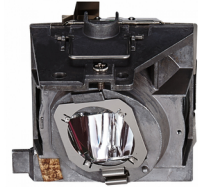

Viewsonic RLC-109 projector lamp

Brand : Viewsonic

Product code: RLC-109

Product name : RLC-109

Projector Replacement Lamp for PA503W, PG603W, VS16907
Viewsonic RLC-109. Brand compatibility: Viewsonic, Compatibility: PA503W, PG603W, VS16907