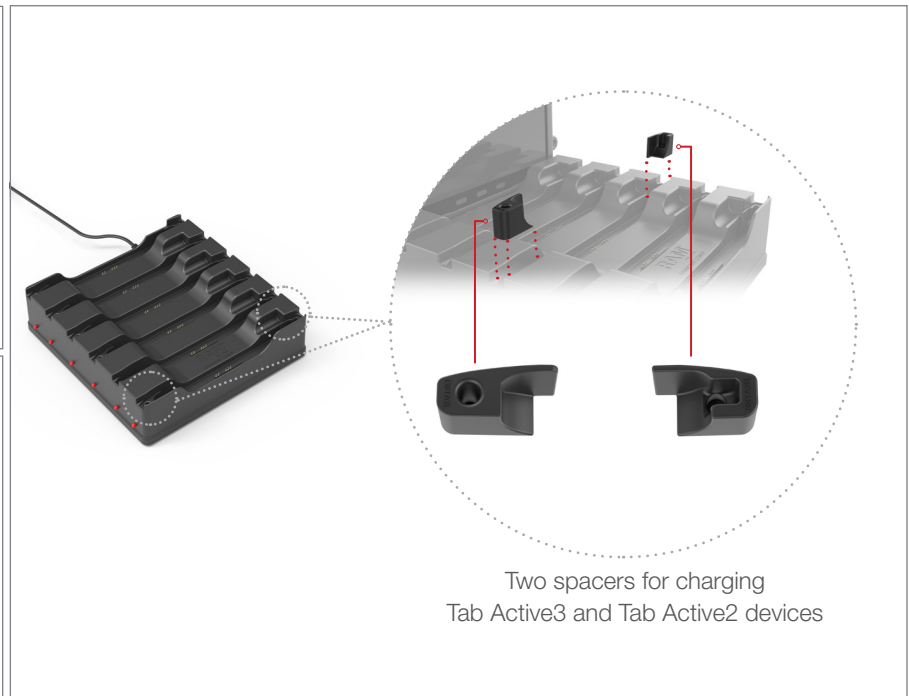

# RAM® 6-Port Charging Dock for Tab Active3, Tab Active2 and Tab Active Pro

This RAM® 6-Port desktop dock charging station was designed specifically to support up to six Samsung Galaxy Tab Active3, Tab Active2 and Tab Active Pro devices. With the help of spacers included with this dock, you can dock the Tab Active3 right along side your Tab Active Pro and Tab Active2 devices for simultaneous charging. This desktop dock reduces the amount of charging cords needed to charge each device by consolidating power through one cord and providing each Samsung tablet with its own charging bay to reduce clutter.

### Features:

- Charges up to six Samsung Galaxy Tab Active3, Tab Active2 and Tab Active Pro devices simultaneously
- Compatible with OEM case and RAM® Skin™; additional space to attach GDS® Hand-Stand™ accessory
- Includes spacers for Tab Active3 and Tab Active2 docking
- Plugs directly into standard wall outlets
- Backed by a 3-year warranty