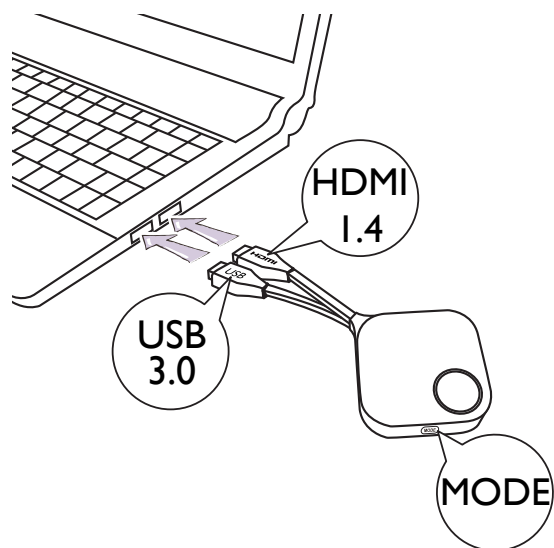

WDCI0
 InstaShow Button Kit
 Quick Start Guide

P/N: 4J.JF802.002

InstaShow Buttons

Cradle

Cable: USB A(F) to USB A(M)

Quick Start Guide & Safety Statement

1

2