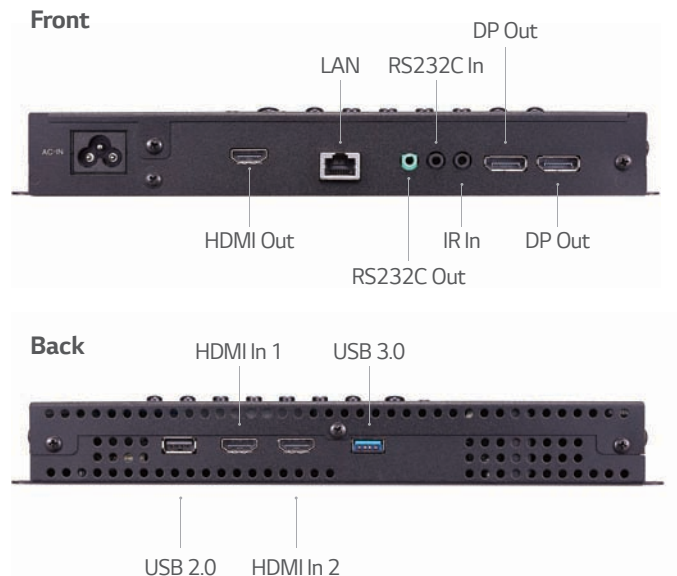

Connectivity