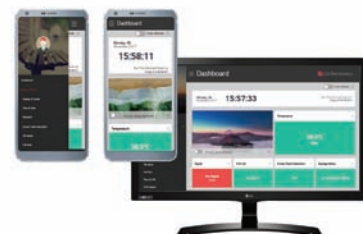

#### Quick and Easy Set-up

With all signage-related functions indexed in the EZ setting, you can conveniently move through the different settings.

#### Convenient UX

#### Advanced Failover

While content plays, signage is regularly capturing screen images using internal memory, so that the captured images can be played back when other input sources are not available.

#### Mobile & Web Monitoring

Through the control manager, the embedded web monitoring program, you can check the status, control settings, and receive log information and other data in real-time.