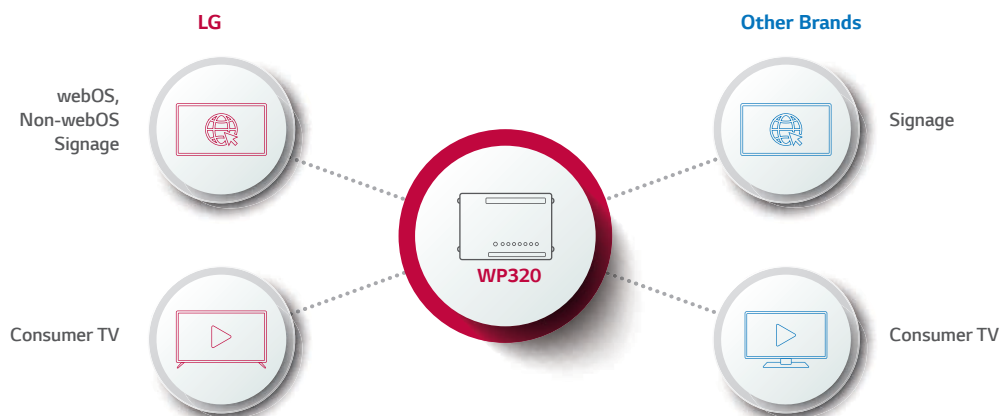

## Signage webOS Box, WP320

A single integrated management system for new and old signage is very critical, especially in large spaces. By being able to upgrade existing signage, and applicable to any type of signage, WP320, a webOS box operating the state-of-the-art LG smart platform webOS 3.0+, is the solution for such spaces. It can deliver a convenient user experience with specialized functions and menus dedicated for smart signage.

### Key Points

- LG webOS 3.0+ Smart Platform
- Enhanced UX dedicated for signage
- Embedded CMS
- Multi-screen (PIP/2PBP)
- Gapless Content Playback & Two Video Tags

### Superb Connectivity

#### Upgrade to the Newest Smart Platform

WP320 can be applied to any type of display regardless of platform version or manufacturer. Whether your previous signage were non-webOS models or are older versions of the platform, a webOS box provides the latest smart functions and dedicated UX for business use. This way, users are easily able to manage and distribute content or webOS applications for multiple signage.