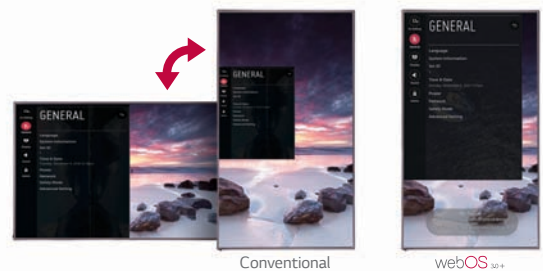

GUI for Portrait Mode

When using the signage in Portrait Mode, a GUI tailored to Portrait Mode is provided that doesn't affect the original ratio and resolution of images