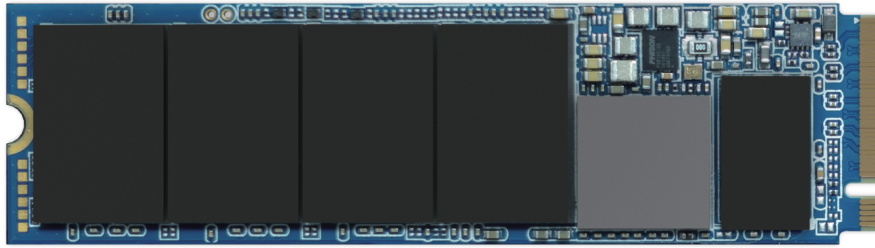

NVMe M.2 Solid State Drive

READ: up to 600000 IOPS
WRITE: up to 600000 IOPS

Ultimate Performance; Awesome Value!

With awesome cost to performance ratio, is the best M.2 SSD ultimate upgrade choice for those who seek life in the fast lane!

Can You Handle the Speed?!

The Spirit M.2 SSD offers speed beyond belief!

WARNING! You will need to work super fast to prevent your computer getting impatient!

Discreet, Yet Powerful

The Spirit SSD is in compliance with PCIe Gen. 3 x4 and NVMe 1.3: discreetly hidden on your motherboard, yet offers astounding performance.

Specifications.

Form Factor: M.2 2280

Interface: PCIe 3.0 x 4 with NVMe 1.3

Dimension: 80 x 22 x 3,8 mm

Voltage: DC 3,3V

Capacity: 256GB~2TB

MTBF: 2M Hours

Flash Type: 3D NAND TLC