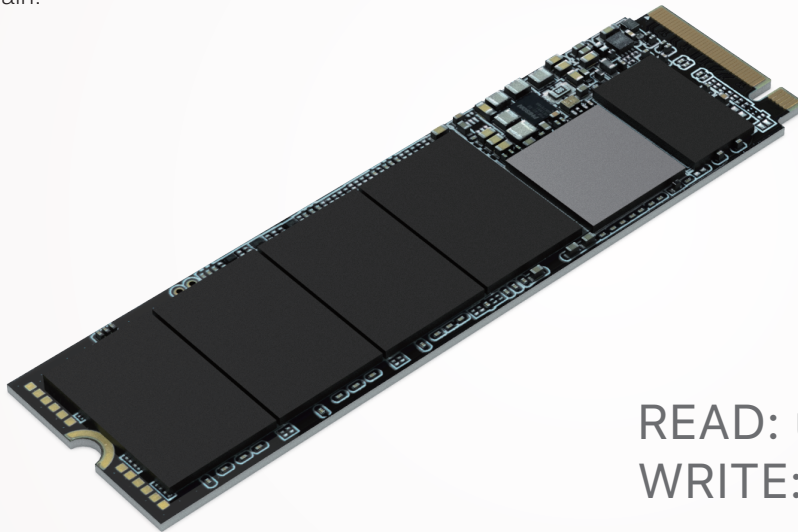

# NVMe M.2 Solid State Drive

## Blazing Performance; Friendly Price!

With superb cost to performance ratio, SPIRIT-L is the best upgrade choice for super fast M.2 SSD performance with friendly prices.

## Be Ready for the Speed!

Be ready to be impressed by the amazing read/write speed performance that SPIRIT-L M.2 SSD provides! You will never go back to traditional hard drives again!

## Discreet, Yet Powerful

The SPIRIT-L is in compliance with PCIe Gen. 3 x2 and NVMe 1.3: discreetly hidden on your motherboard, yet offers blazing performance.

READ: up to 180000 IOPS  
WRITE: up to 180000 IOPS