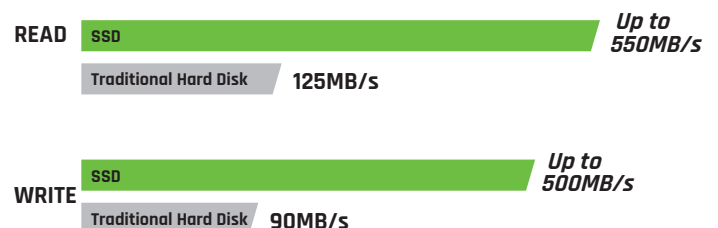

SSD (SATAIII) Data Transfer Rate

* Indicated Performance is based on internal benchmarking test; performance results may vary depending on drive capacity, host device, OS and application.