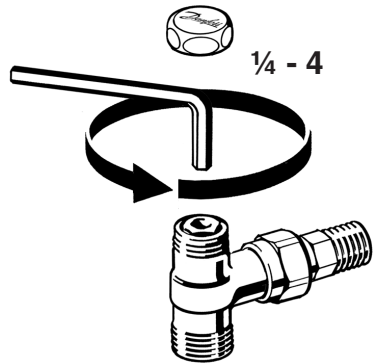

013R9331

013R9331

Removal of protective cap

Blocking

6 mm
Allen key

Setting and regulation

6 mm
Allen key

Turn till stop.

1/4 - 4

Turn back: 1/4 - 4 rev.