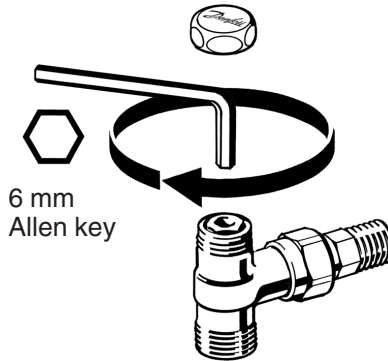

013R9331

013R9331

Removal of protective cap

Blocking

6 mm
Allen key

Setting and regulation

6 mm
Allen key

Turn till stop.

1/4 - 4

Turn back: 1/4 - 4 rev.