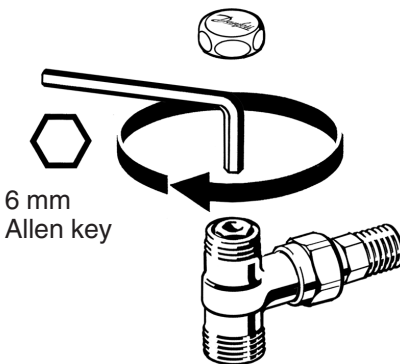

013R9331

013R9331

Removal of protective cap

Blocking

6 mm
Allen key

Setting and regulation

6 mm
Allen key

Turn till stop.

1/4 - 4

Turn back: 1/4 - 4 rev.