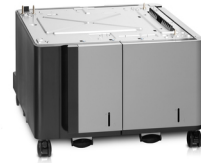

HP LaserJet 3500-sheet High-capacity Input Tray

Brand : HP

Product code: C3F79A

Product name : LaserJet 3500-sheet High-capacity Input Tray

LaserJet 3500-sheet High-capacity Input Tray

[HP LaserJet 3500-sheet High-capacity Input Tray:](#)

HP LaserJet 3500-sheet High-capacity Input Tray. Type: Multi-Purpose tray, Brand compatibility: HP, Compatibility: LaserJet Enterprise M806x + NFC/Wireless Direct, LaserJet Enterprise M806dn, LaserJet Enterprise.... Width: 634 mm, Depth: 715 mm, Height: 399 mm. Package width: 856 mm, Package depth: 838 mm, Package height: 671 mm. Products per pallet: 1 pc(s), Layers per pallet: 1 pc(s), Pallet gross weight: 51 g. Standard media sizes: A4

Features		Packaging data	
Type *	Multi-Purpose tray	Package depth	838 mm
Brand compatibility *	HP	Package height	671 mm
	LaserJet Enterprise M806x + NFC/Wireless Direct, LaserJet Enterprise M806dn, LaserJet Enterprise M806x + Printer, LaserJet Enterprise flow M830z NFC/Wireless Direct, LaserJet Enterprise flow MFP M830z	Package weight	51 kg
Compatibility *		Brand-specific features	
		HP GTIN (EAN/UPC) with options	(B19) 887758659762; (BC5) 887758659755
		HP GTIN (EAN/UPC)	887758659762, 887758659755
Maximum capacity	3500 sheets	Technical details	
Standard media sizes	A4	Master (outer) cases per pallet layer 1 pc(s)	
Maximum input capacity	1500 sheets	Logistics data	
HP segment	Business, Enterprise	Pallet dimensions (W x D x H)	856 x 838 x 671 mm
Weight & dimensions		Products per pallet	1 pc(s)
Width	634 mm	Pallet weight (imperial)	50.9 kg (112.2 lbs)
Depth	715 mm	Layers per pallet	1 pc(s)
Height	399 mm	Pallet gross weight	51 g
Weight	32.3 kg	Harmonized System (HS) code	84439990
Packaging data			
Package width	856 mm		