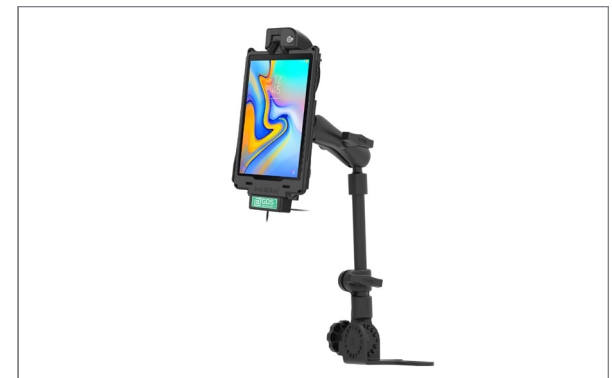

GDS® Tough-Dock™ & Cool-Dock™ for Samsung Tab A 10.5 SM-T590 & T-597

Compatible RAM® Mounts:

RAM® Universal Dash Mount with Backing Plate

RAM® Pod HD™ Vehicle Mount

RAM® 4" Square Post Clamp Mount

RAM® Tough-Claw™ Large Clamp Double Ball Mount

Compatible GDS® Accessories:

GDS® 2-Port USB Cigarette Charger

GDS® Modular Hardwire Charger

GDS® Hardwire USB Type-C Power Delivery Charger with Male Connector

GDS® Type-C and Type A 2-Port Cigarette Charger

rammount.com
1-800-497-7479
sales@rammount.com