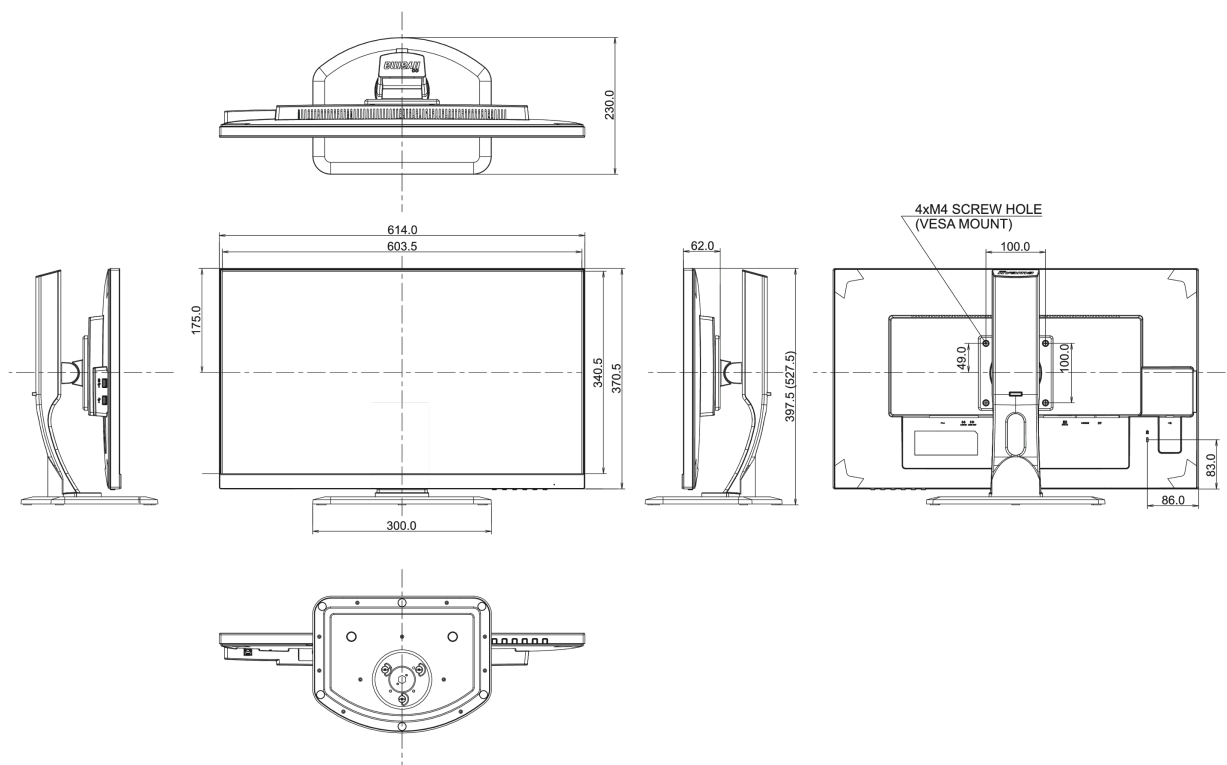

## 04 MECHANICAL

Display position adjustments	height, pivot (rotation), swivel, tilt
Height adjustment	130mm
Rotation (PIVOT function)	90°
Swivel stand	90°; 45° left; 45° right
Tilt angle	22° up; 5° down

## 05 ACCESSORIES INCLUDED

Cables	power (1.5m), USB (1.5m), HDMI (1.5m), DP (1.8m)
Other	quick start guide, safety guide

## 08 DIMENSIONS / WEIGHT

Product dimensions W x H x D	614 x 397.5 (527.5) x 230mm
Weight (without box)	6.4kg
EAN code	4948570116638

307:2008 in connection with pixel defects.

© IIYAMA CORPORATION. ALL RIGHTS RESERVED