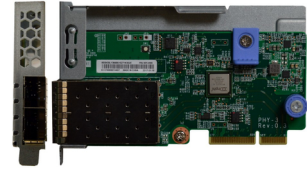

Lenovo 7ZT7A00546 network card Internal Fiber 10000 Mbit/s

Brand : Lenovo

Product code: 7ZT7A00546

Product name : 7ZT7A00546

ThinkSystem 10Gb 2-port SFP+ LOM

[Lenovo 7ZT7A00546 network card Internal Fiber 10000 Mbit/s:](#)

The Intel Ethernet Connection X722 is a network controller embedded into the Intel C624 "Lewisburg" PCH chipset of Lenovo ThinkSystem servers. The controller connects to available 10 GbE and 1 Gigabit Ethernet LAN-on-motherboard (LOM) adapter cards and onboard connectors to provide a comprehensive 1 GbE / 10 GbE networking solution for ThinkSystem customers.