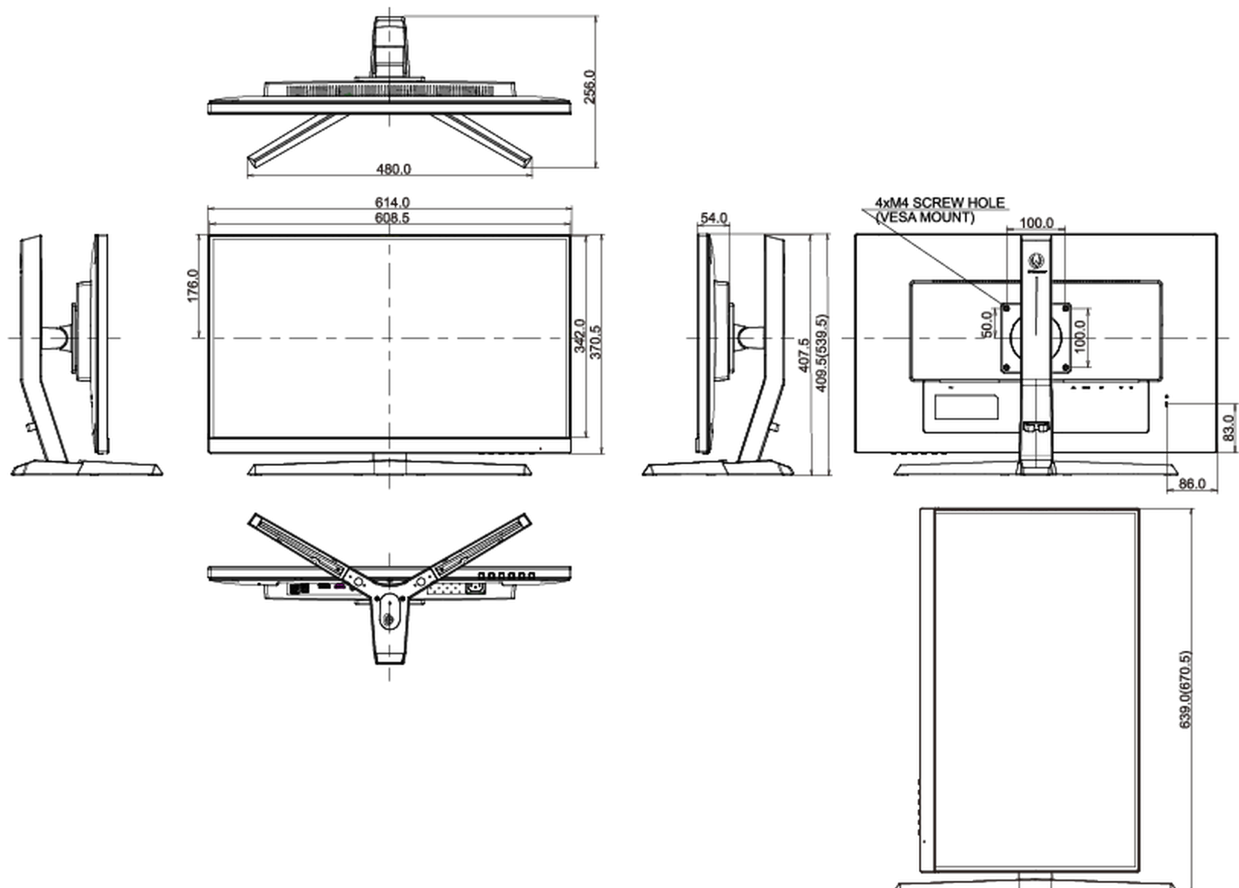

## 04 MECHANICAL

Display position adjustments	height, pivot (rotation), tilt
Height adjustment	130mm
Rotation (PIVOT function)	90°
Tilt angle	18° up; 3° down
VESA mounting	100 x 100mm
Cable management system	yes

## 08 DIMENSIONS / WEIGHT

Product dimensions W x H x D	614 x 409.5 (539.5) x 256mm
Box dimensions W x H x D	740 x 456 x 215mm
Weight (without box)	5.4kg
Weight (with box)	7.4kg
EAN code	4948570118328

*All trademarks and registered trademarks acknowledged. E & O E. Specification subject to change without notice. All LCD's comply with ISO-9241-307:2008 in connection with pixel defects.*