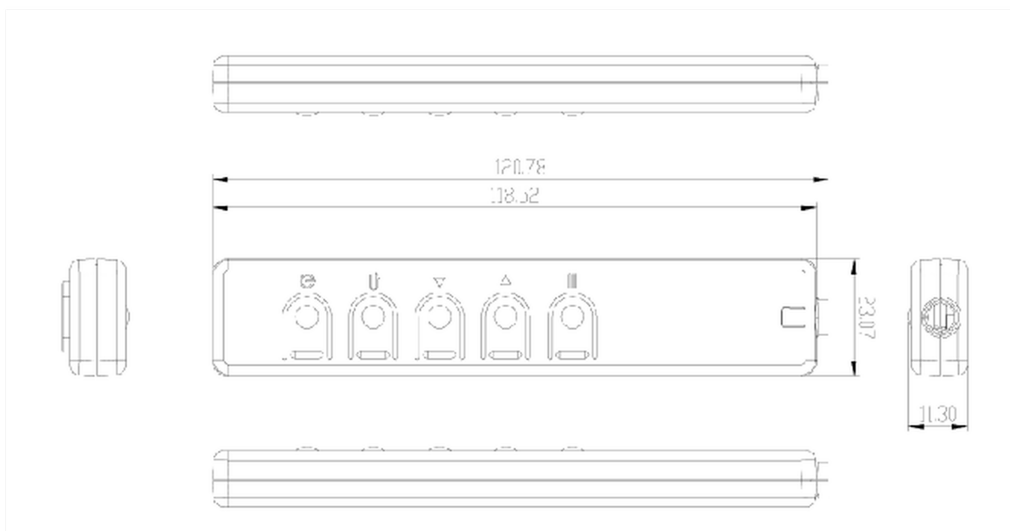

### External control pad for TFix39 Series

This external control pad is specially for the open frame touch monitors of the 39 Series.

#### 01 DIMENSIONS / WEIGHT

EAN code

4948570032693

*All trademarks and registered trademarks acknowledged. E & O E. Specification subject to change without notice. All LCD's comply with ISO-9241-307:2008 in connection with pixel defects.*