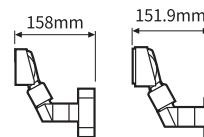

BCD-2000

Customer Display

Retail

Banking

Customer Service Center

Hospital

Fast, Easy to Read

① Horizontal ② Vertical ③ Font space ④ line space

Easy plug

Made for iPod iPhone iPad

Improved Performance

- Flexible character alignment on display (Horizontal, vertical, font space and line space)
- Adjust alignment (Center, left and right)
- Maximum 120 characters display
- Two character font available (8 x 16, 9 x 17)
- 250% enhanced reliability as compared BCD-1000/1100
- Simple download and display image by utility

Character Type(Set)
95 Alphanumeric,
6 International

Character Font
8 x 16, 9 x 17

Character Size
4.24 x 8.48 mm

Character Space
0.03 mm

Receive Buffer
1Kbytes

Emulation
ESC/POS, CD5220, UTC Standard,
UTC Enhance, PD6000

Body Color
Ivory / Dark-Gray

Rotation Angle
Horizontal: +/-180
Vertical: 52 (5 positions)

Overall Dimension
BCD-2000A/AU: 162.5 x 97.6 x 167 ~ 521
BCD-2000N/NU: 161 x 75.8 x 153 ~ 507
BCD-2000DS: 220.4 x 105.4 x 174 ~ 528
BCD-2000WA/WAU: 162.5 x 166 x 189
BCD-2000WN/WNU: 161 x 152 x 178
BCD-2000WS: 220.4 x 173 x 193