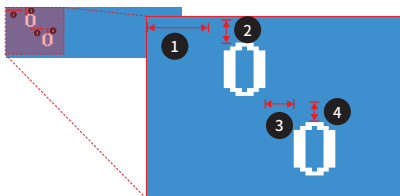

BCD-2000

Customer Display

Retail

Banking

Customer Service Center

Hospital

Fast, Easy to Read

① Horizontal ② Vertical ③ Font space ④ line space

Easy plug

Made for iPod iPhone iPad

Improved Performance

- Flexible character alignment on display (Horizontal, vertical, font space and line space)
- Adjust alignment (Center, left and right)
- Maximum 120 characters display
- Two character font available (8 x 16, 9 x 17)
- 250% enhanced reliability as compared BCD-1000/1100
- Simple download and display image by utility

Highly Flexible Design

- Adjustable display height
- Optional wall mount
- 13° five option angle adjustor and 360° screen rotation
- Easy connection to the host via USB cable pass-through design

Hardware Compatibility

Body Color
Ivory / Dark-Gray

Rotation Angle
Horizontal: +/-180
Vertical: 52 (5 positions)

Overall Dimension
BCD-2000A/AU: 162.5 x 97.6 x 167 ~ 521
BCD-2000N/NU: 161 x 75.8 x 153 ~ 507
BCD-2000DS: 220.4 x 105.4 x 174 ~ 528
BCD-2000WA/WAU: 162.5 x 166 x 189
BCD-2000WN/WNU: 161 x 152 x 178
BCD-2000WS: 220.4 x 173 x 193