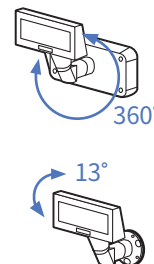

Easy plug

Made for iPod iPhone iPad

Improved Performance

- Flexible character alignment on display (Horizontal, vertical, font space and line space)
- Adjust alignment (Center, left and right)
- Maximum 120 characters display
- Two character font available (8 x 16, 9 x 17)
- 250% enhanced reliability as compared BCD-1000/1100
- Simple download and display image by utility

Highly Flexible Design

- Adjustable display height
- Optional wall mount
- 13° five option angle adjustor and 360° screen rotation
- Easy connection to the host via USB cable pass-through design

Hardware Compatibility