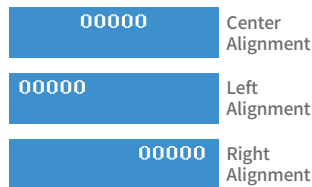

BCD-2000

Customer Display

Retail

Banking

Customer Service Center

Hospital

Fast, Easy to Read

① Horizontal ② Vertical ③ Font space ④ line space

Easy plug

Made for iPod iPhone iPad

Improved Performance

- Flexible character alignment on display (Horizontal, vertical, font space and line space)
- Adjust alignment (Center, left and right)
- Maximum 120 characters display
- Two character font available (8 x 16, 9 x 17)
- 250% enhanced reliability as compared BCD-1000/1100
- Simple download and display image by utility

Specifications

Display

Display Method
STN LCD (mono)

Display Color
Blue / White

Active Area
118.5 x 45.5 mm

Visual Area
127.2 x 33.9 mm

Brightness
100 cd/m²

Character Number
30 Letters x 4 Lines