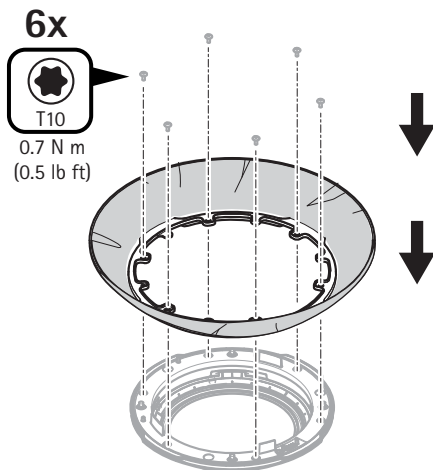

AXIS TQ6806 Hard-Coated Clear Dome

1x

Installation Guide

1.1

1.2

1.3

1.4

1.5