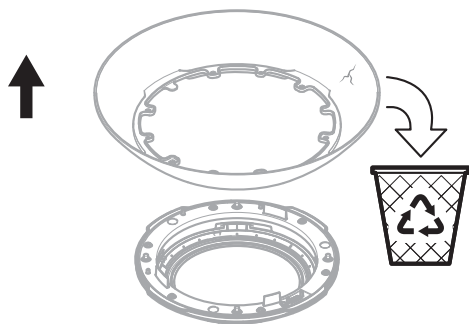

AXIS TQ6806 Hard-Coated Clear Dome

1x

Installation Guide

1.1

1.2

1.3

1.4

1.5