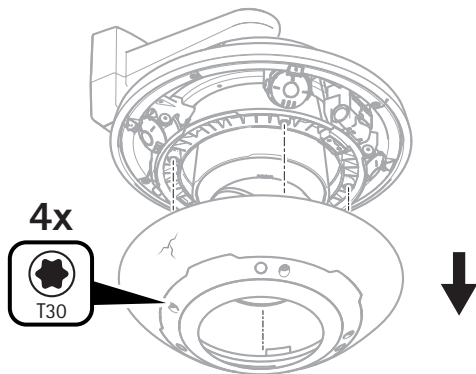

AXIS TQ6806 Hard-Coated Clear Dome

1x

Installation Guide

1.1

1.2

1.3

1.4

1.5