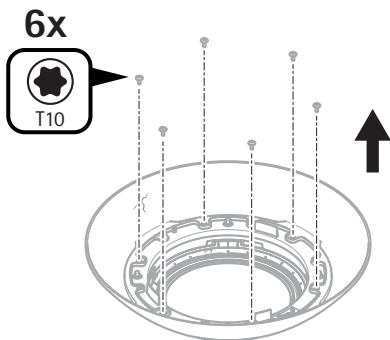

AXIS TQ6806 Hard-Coated Clear Dome

1x

Installation Guide

1.1

1.2

1.3

1.4

1.5