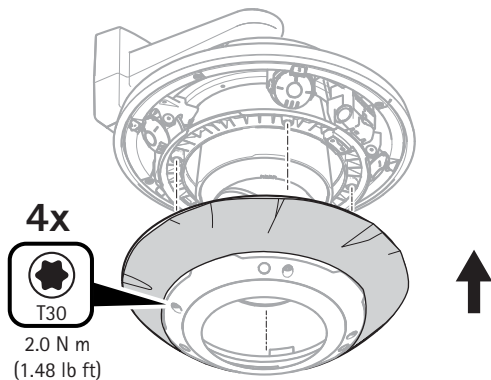

AXIS TQ6806 Hard-Coated Clear Dome

1x

Installation Guide

1.1

1.2

1.3

1.4

1.5