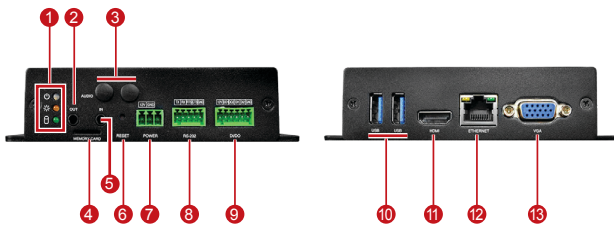

ECD-200

16-Channel Megapixel H.265 Video Decoder

- Special media display station for large TV panels away from video control room
- Support up to 16 channels
- Supports all ACTi cameras in all resolution
- HDMI output with 1080p resolution
- Easy Installation with surface, VESA or pole mount
- USB port for mouse control
- ONVIF Support

PHOTO INDICATION

DIMENSION DIAGRAM

- | | |
|--|---|
| <ul style="list-style-type: none"> ① LED Indicators (Power, System, HDD) ② Audio Output ③ Antenna Socket ④ Memory Card Slot ⑤ Audio Input ⑥ Reset Button | <ul style="list-style-type: none"> ⑦ DC 12V Power Input ⑧ Serial Connector ⑨ Digital Input / Output ⑩ USB 3.0 (2) ⑪ HDMI Port ⑫ Ethernet Port ⑬ VGA Port |
|--|---|

Unit: mm [inch]

PRODUCT SPECIFICATION**ECD-200****• General**

Product Type	Video Decoder
Maximum Resolution	Support all ACTi Cameras in all Resolution
Number of Video Devices	16
Maximum Number of Clients	Local: 1, Remote: 2
Maximum Display Resolution	1080p

• Interface

HDMI Output	1, HDMI Type A
Serial Port	1 x RS-232
Wireless	1x mini-PCIe slot for optional Wireless module such as Wi-Fi (IEEE802.11b/g/n)
Local Storage	MicroSDHC, MicroSDXC memory card slot (card not included)
Digital Input / Output	2/2, Terminal Block
Local Access	USB Keyboard and Mouse
Local Display Interface	1 x HDMI, 1 x VGA