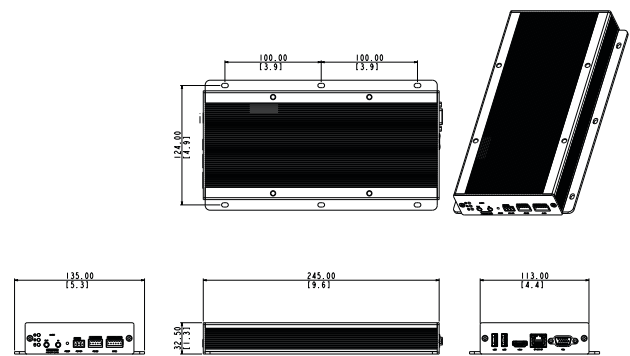

ECD-200

16-Channel Megapixel H.265 Video Decoder

- Special media display station for large TV panels away from video control room
- Support up to 16 channels
- Supports all ACTi cameras in all resolution
- HDMI output with 1080p resolution
- Easy Installation with surface, VESA or pole mount
- USB port for mouse control
- ONVIF Support

PHOTO INDICATION

DIMENSION DIAGRAM

- | | |
|--|---|
| <ul style="list-style-type: none"> ① LED Indicators (Power, System, HDD) ② Audio Output ③ Antenna Socket ④ Memory Card Slot ⑤ Audio Input ⑥ Reset Button | <ul style="list-style-type: none"> ⑦ DC 12V Power Input ⑧ Serial Connector ⑨ Digital Input / Output ⑩ USB 3.0 (2) ⑪ HDMI Port ⑫ Ethernet Port ⑬ VGA Port |
|--|---|

Unit: mm [inch]

PRODUCT SPECIFICATION**ECD-200****• General**

Product Type	Video Decoder
Maximum Resolution	Support all ACTi Cameras in all Resolution
Number of Video Devices	16
Maximum Number of Clients	Local: 1, Remote: 2
Maximum Display Resolution	1080p

• Storage

HDD Bay	SATA, Max. 1 Disk (without storage disks; function will be available upon request)
HDD Size	2.5"

• General

Power Source	DC 12V
Weight	566 g (1.25 lb)
Dimensions (W x H x D)	135 mm x 32.5 mm x 245 mm (5.3" x 1.3" x 9.6")
Bundled Accessories	Pole Mount, Power Adapter
Mount Type	Surface, Pole, VESA Mount (10 cm x 10 cm)
Operating Temperature	0°C ~ 40°C (32°F ~ 104°F)
Operating Humidity	10% ~ 85% RH
Approvals	CE (EN 55022 Class B, EN 55024), FCC (Part15 Subpart B Class B)