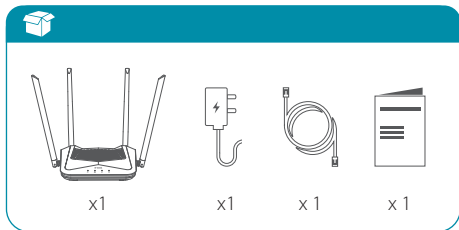

Quick Start Guide

R15

AX1500 Smart Router

<https://eu.dlink.com/support>