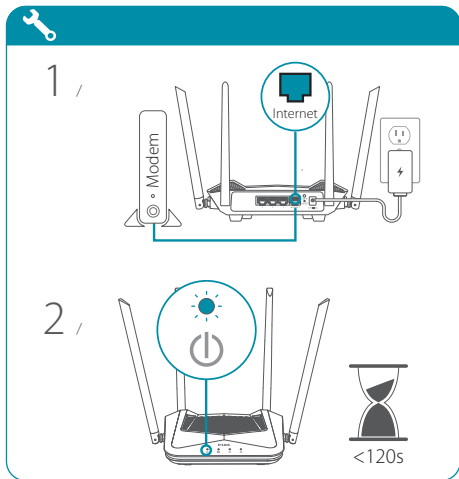

Quick Start Guide

R15

AX1500 Smart Router

<https://eu.dlink.com/support>