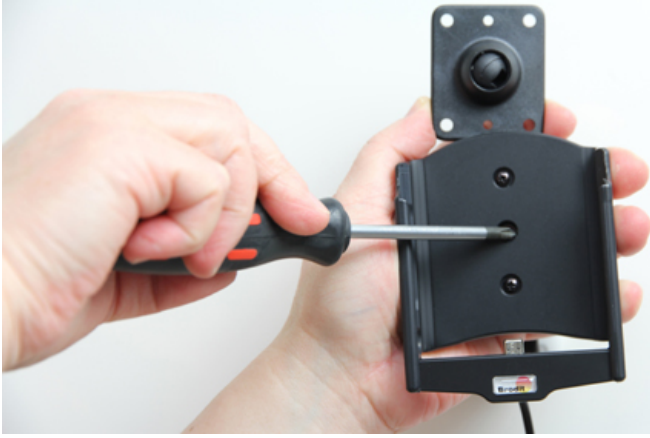

INSTALLATION INSTRUCTIONS

1.