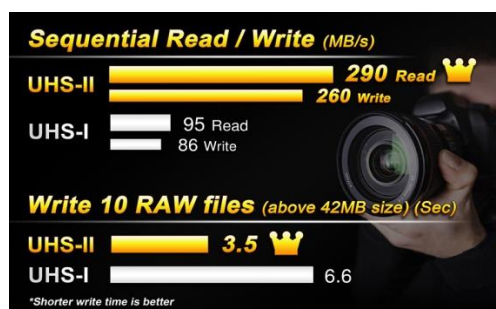

ADATA Premier ONE SDXC UHS-II Memory Cards

Premier ONE SDXC UHS-II memory cards meet the latest standards, providing ultra-fast read up to 290MB per second, which is over 3 times faster compared to UHS-I SD cards. Premier ONE SDXC UHS-II memory cards also support highest-level V90 video playback. Thanks to these remarkable improvements, they are perfect for high-end digital video recorders and cameras, enabling users to continuously photograph, record, and play Ultra HD 8K, 4K, and 3D/VR content. Backed by solid multi-point protection, Premier ONE SDXC UHS-II Class 10 (U3) memory cards are the most durable and reliable choice for professional photographers and enthusiasts in capturing every monumental moment!

UHS-II performance boost!

- High R/W speed: up to 290/260MB/s
- Write 10 RAW files in just 3.5 seconds

V90 video speed

- Supports Ultra HD 8K, 4K, 3D recording, VR, and 360 degree recording

High fidelity burst modes - no problem

- High write speed up to 290MB/s – great for capturing and transferring images to and from pro cameras

High storage capacity

- Available in 64GB/ 128GB / 256GB

Full protection for high durability

Features

Specifications

- Capacity: 64GB / 128GB / 256GB
- R/W performance:
 - up to 290MB/260MB/s (64GB/128GB),
 - up to 275/155MB/s (256GB)
- Speed Class: UHS-II U3 CL10
- Dimensions (L x W x H): 32 x 24 x 2.1mm
- Weight: 2g
- Warranty: lifetime