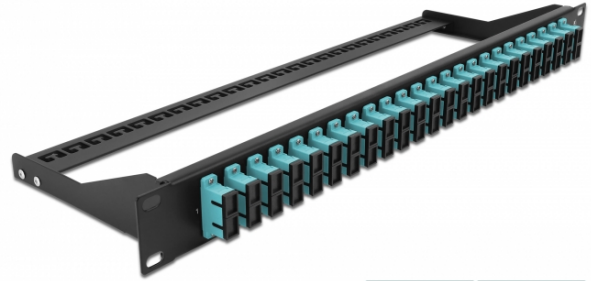

19" Fibre Patch Panel 24 port SC Duplex aqua

Description

This patch panel by Delock can be mounted in a 19" rack. The jacks on the front and rear of the panel provide convenient connections for fibre patch cable.

Specification

- Connectors:
 - 24 x SC Duplex female >
 - 24 x SC Duplex female
- Colour: aqua
- For 48 OM3 Multi-mode fibers
- Zirconia ceramic ferrule with protection cap
- For mounting in 19" racks, 1U
- Removable strain relief
- Housing colour: black
- Dimensions (LxWxH): ca. 482.6 x 150.0 x 43.6 mm

Package content

- 19" patch panel

Item no. 43395

EAN: 4043619433957

Country of origin: China

Package: White Box

General	
Mounting type:	19 in
Physical characteristics	
Housing colour:	black
Depth:	150 mm
Width:	482.6 mm
Height:	43.6 mm