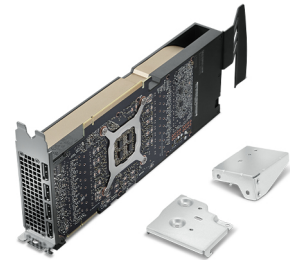

## Lenovo 4X61D97085 graphics card NVIDIA RTX A5000 24 GB GDDR6

**Brand :** Lenovo

**Product code:** 4X61D97085

**Product name :** 4X61D97085

- 24GB of GDDR6 memory, expandable to 48GB with NVLink®
  - Peak memory bandwidth up to 768GB/s
  - Display Connectors: 4 VESA® DisplayPort® connectors
  - PCI Express Interface: PCIe 4.0 x 16
  - Power connector and header: 1x PCIe 8-Pin
  - Total graphics power 230W
- Nvidia RTX A5000 24GB GDDR6

[Lenovo 4X61D97085 graphics card NVIDIA RTX A5000 24 GB GDDR6:](#)

The NVIDIA RTX A5000 card is a dual-slot, 10.5 inch PCI Express Gen4 graphics solution based on the NVIDIA Ampere architecture. It is an actively cooled product capable of 230W maximum graphics power. Based on the NVIDIA GPU architecture, RTX A5000 delivers hardware-accelerated ray tracing, revolutionary AI feature, advanced shading, and powerful simulation capabilities to creative professionals. With the industry's most expansive graphics memory footprint comprised of 24GB of GDDR6 memory, RTX A5000 enables the most graphics-intensive applications run with the highest level of user experience, even with largest of data set.