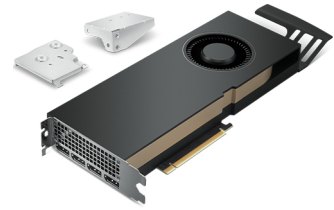

## Lenovo 4X61D97085 graphics card NVIDIA RTX A5000 24 GB GDDR6

**Brand :** Lenovo

**Product code:** 4X61D97085

**Product name :** 4X61D97085

- 24GB of GDDR6 memory, expandable to 48GB with NVLink®
  - Peak memory bandwidth up to 768GB/s
  - Display Connectors: 4 VESA® DisplayPort® connectors
  - PCI Express Interface: PCIe 4.0 x 16
  - Power connector and header: 1x PCIe 8-Pin
  - Total graphics power 230W
- Nvidia RTX A5000 24GB GDDR6

[Lenovo 4X61D97085 graphics card NVIDIA RTX A5000 24 GB GDDR6:](#)

The NVIDIA RTX A5000 card is a dual-slot, 10.5 inch PCI Express Gen4 graphics solution based on the NVIDIA Ampere architecture. It is an actively cooled product capable of 230W maximum graphics power. Based on the NVIDIA GPU architecture, RTX A5000 delivers hardware-accelerated ray tracing, revolutionary AI feature, advanced shading, and powerful simulation capabilities to creative professionals. With the industry's most expansive graphics memory footprint comprised of 24GB of GDDR6 memory, RTX A5000 enables the most graphics-intensive applications run with the highest level of user experience, even with largest of data set.