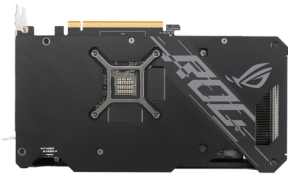

ASUS ROG -STRIX-RX6600XT-O8G-GAMING AMD Radeon RX 6600 XT 8 GB GDDR6

Brand : ASUS

Product family: ROG

Product code: 90YV0GN0-M0NA00

Product name : ROG-STRIX-RX6600XT-O8G-GAMING

- Axial-tech Fan Design features a smaller fan hub that facilitates longer blades and a barrier ring that increases downward air pressure
 - Dual ball fan bearings can last up to twice as long as sleeve bearing designs
 - Super Alloy Power II includes premium alloy chokes, solid polymer capacitors, and an array of high-current power stages
 - Dual BIOS switch lets you toggle between Quiet and Performance BIOS profiles sans software
 - Auto-Extreme Technology uses automation to enhance reliability
 - A vented backplate prevents hot air from recirculating through the cooling array
- 8 GB, GDDR6, 128-bit, PCI-Express 4.0, 3xDisplayPort, HDMI, 2.6 slot, RGB