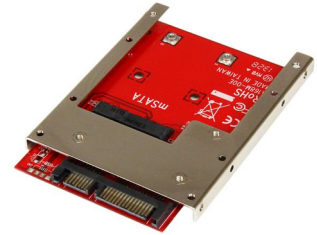

StarTech.com mSATA SSD to 2.5in SATA Adapter Converter

Brand : StarTech.com

Product code: SAT32MSAT257

Product name : mSATA SSD to 2.5in SATA Adapter Converter

StarTech.com mSATA SSD to 2.5in SATA Adapter Converter - mSATA to SATA Adapter for 2.5in bay with Open Frame Bracket and 7mm Drive Height

[StarTech.com mSATA SSD to 2.5in SATA Adapter Converter:](#)

Vastly increase system performance by adding the speed of an mSATA SSD in any 2.5" SATA application, with the SAT32MSAT257 mSATA to SATA adapter.

Utilize the full potential of your SATA III controller, with an mSATA SSD reducing your DATA transfer bottle neck with file transfer speeds up to 6 Gbps. mSATA SSDs also save you money by reducing your power consumption over regular platter drives.

Help protect the health of your drive with an open frame design ensuring maximum heat dissipation.

The SAT32MSAT257 is backed by a StarTech.com 2-year warranty, and lifetime technical support.

The StarTech.com Advantage

- Maximize system speed by adding SSD performance
- Help prevent your drive from failure, with open frame aluminum housing providing excellent heat dissipation
- Reduce overall power consumption, with a high efficiency mSATA SSD

Ports & interfaces		System requirements	
Host interface *	SATA	Linux operating systems supported	✓
Output interface *	mSATA	Technical details	
SATA revision	3.0	Compliance certificates	RoHS
Design		Weight & dimensions	
Internal *	✓	Width	70 mm
Product colour	Black, Red, Silver	Depth	100 mm
Certification	CE, FCC	Height	7 mm
Features		Weight	48 g
Data transfer rate (max)	6 Gbit/s	Packaging data	
Operational conditions		Mounting brackets included	✓
Operating temperature (T-T)	-40 - 85 °C	Manual	✓
System requirements		Package width	174 mm
Windows operating systems supported	✓	Package depth	144 mm
Mac operating systems supported	✓	Package height	3 mm
		Package weight	33 g
		Logistics data	
		Harmonized System (HS) code	84733020