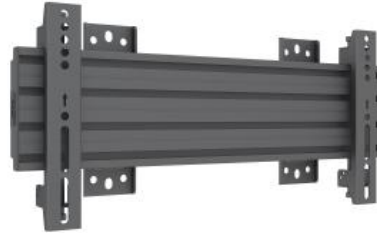

Specification

M Wallmount Pro MBSTH1U 400x200 Fixed Black

Article No:	7 350 073 737 994
For screen size:	Samsung LH37SHFPLBB/EN
Type:	Fixed Wallmount
Universal & VESA standard:	100x100 200x200 400x200
Material:	Steel, Aluminium, Plastic
Color:	Black
Surface Finish:	Powder coating
Weight:	3.5 kg
Measurements	49.2x16x8.6 cm
Max Load:	50kg per screen (TÜV 30kg per screen)
Tilt:	No
Swivel:	No
Rotate:	±4°
Cable Management:	Yes
Options:	M Pro Series Parts
Certifications:	CE
Warranty:	5 years

Please note: Multibrackets products and specifications are in constant change.

View the latest specifications, drawings and images for this product on www.multibrackets.com/7994