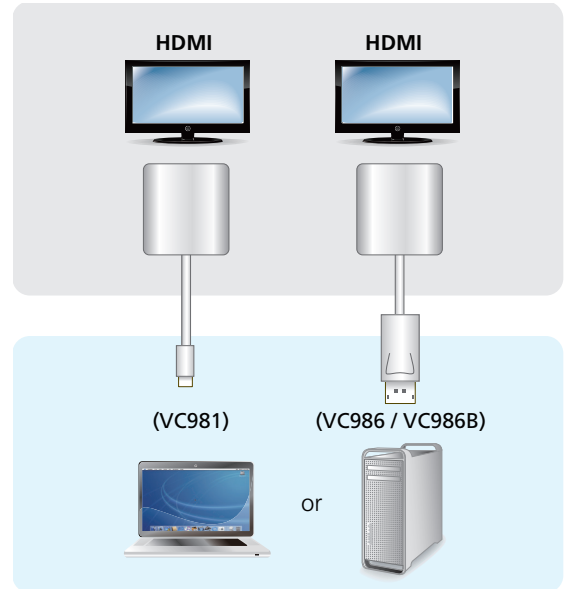

Specifications

Function	VC981	VC986	VC986B
Video Input			
Interface	1 x Mini DisplayPort Male (White)	1 x DisplayPort Male (White)	1 x DisplayPort Male (White)
Video Output			
Interface	1 x HDMI Type A Female (Black)	1 x HDMI Type A Female (Black)	1 x HDMI Type A Female (Black)
Video			
Max. Pixel Clock	297 MHz	297 MHz	600 MHz
Max. Resolution	3840 x 2160@30Hz; 1920 x 1200@60Hz	3840 x 2160@30Hz; 1920 x 1200@60Hz	4096 x 2160@60Hz; 3840 x 2160@60Hz
Compliance	DP 1.2a; HDMI 1.4 (3D, Deep Color, 4K); HDCP 1.3	DP 1.2a; HDMI 1.4 (3D, Deep Color, 4K); HDCP 1.3	DP 1.2a; HDMI 2.0 (3D, Deep Color, 4K); HDCP 2.2
Max. Data Rate	10.2 Gbps (3.4 Gbps Per Lane)	10.2 Gbps (3.4 Gbps Per Lane)	18 Gbps (6 Gbps Per Lane)
Audio			
Output	1 x HDMI Type A Female (Black)	1 x HDMI Type A Female (Black)	1 x HDMI Type A Female (Black)
Environmental			
Operating Temperature	0 – 50 °C		
Storage Temperature	-20 – 60 °C		
Humidity	0 – 80% RH, Non-Condensing		
Physical Properties			
Housing	Plastic	Plastic	Plastic
Weight	0.04 kg	0.04 kg	0.04 kg
Dimensions (L x W x H)	17.50 x 4.50 x 1.50 cm	18.00 x 4.50 x 1.50 cm	18.00 x 4.50 x 1.50 cm

Product information is subject to change without prior notice.

ATEN International Co., Ltd.

3F., No.125, Sec. 2, Datong Rd., Sijhih District., New Taipei City 221, Taiwan
Phone: 886-2-8692-6789 Fax: 886-2-8692-6767
www.aten.com E-mail: marketing@aten.com

Publish Date: 12/2019 V1.0

© Copyright 2019 ATEN® International Co., Ltd.
ATEN and the ATEN logo are trademarks of ATEN International Co., Ltd.
All rights reserved. All other trademarks are the property of their respective owners.