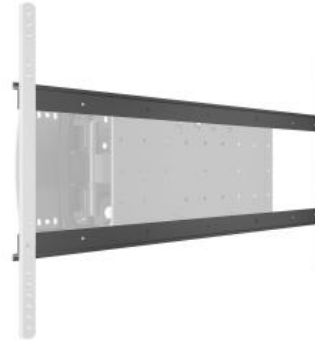

Ready when you are

M VESA Extension kit Tilt & Turn 800x400

Article: 7 350 022 734 043

Multibrackets M Extender Kit Tilt & Turn - Mounting component (extension brackets) for LCD / LED panel - black - screen size: 40" - 84" - wall-mountable

Product category: WALLMOUNTS

Specification

M Extender Kit Tilt & Turn 800x400

For screen size:	40"-84"
Universal & VESA standard:	600x200 600x300 600x400 800x400
Article No:	7 350 022 734 043
Size in mm:	3,8x61,5x1,8 (W*H*D)
Weight:	0,5 kg
Colour:	Black
Max load:	65 kg
Distribution package:	1 pc
Warranty:	5 years

Retail Package Specification

Package Parcels:	1 pcs
Package Measurements:	62 x 6 x 6 cm
Package Weight:	1.00 kg

Please note: Multibrackets products and specifications are in constant change.

View the latest specifications, drawings and images for this product on www.multibrackets.com/4043