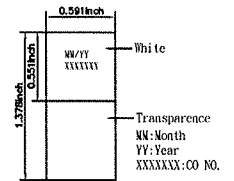

orange 2	green 3
white/orange	white/green
blue 1	brown 4
white/blue	white/brown

Attenuation (Maximum): 19.8dB @250MHz; 13dB @550MHz
Cable Type: 4-pair UTP
Conductor Gauge: 24AWG, stranded
Frequency: Up to 550MHz
Impedance: 100±15 ohms
NEXT (Minimum): 38.3dB @250MHz; 33.1dB @550MHz
PS-NEXT (Minimum): 36.3dB @250MHz; 31.2dB @550MHz
Return Loss (Minimum): 3.46dB @250MHz; 2.98dB @550MHz
Standards: TIA/EIA-568-B.2-1 Category 6

Conductor	Bare Copper 24AWG 7/0.0077inch approx
Insulation	Thickness: MIN at any point: 0.0059inch MAX AVG: 0.0098inch Diameter: 0.0406inch approx
Jacketing PVC	Thickness: MIN at any point: 0.0181inch MAX AVG: 0.0213inch Diameter: 0.2323inch approx