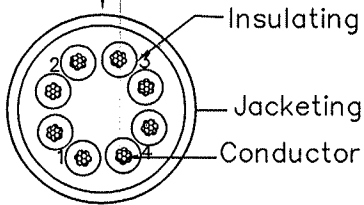

orange 2	green 3
white/orange	white/green
blue 1	brown 4
white/blue	white/brown

Attenuation (Maximum): 19.8dB @250MHz; 13dB @550MHz
Cable Type: 4-pair UTP
Conductor Gauge: 24AWG, stranded
Frequency: Up to 550MHz
Impedance: 100±15 ohms
NEXT (Minimum): 38.3dB @250MHz; 33.1dB @550MHz
PS-NEXT (Minimum): 36.3dB @250MHz; 31.2dB @550MHz
Return Loss (Minimum): 3.46dB @250MHz; 2.98dB @550MHz
Standards: TIA/EIA-568-B.2-1 Category 6