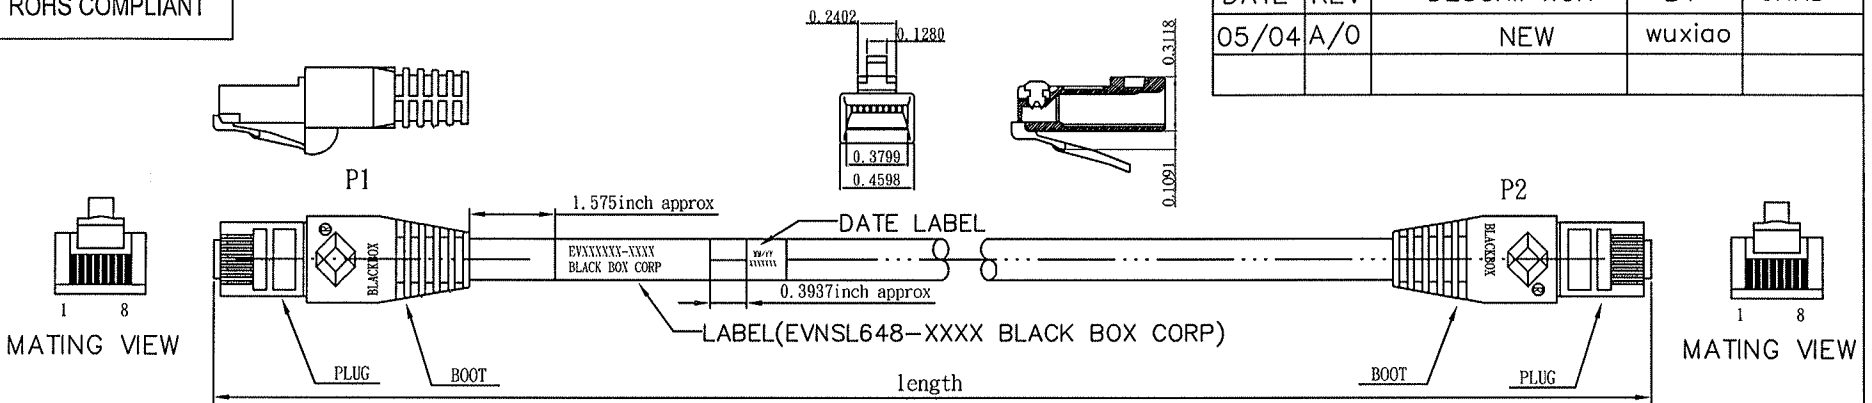

ROHS COMPLIANT

DATE	REV	DESCRIPTION	BY	CHKD
05/04	A/0	NEW	wuxiao	

Marking: BLACK BOX CORPORATION GUARANTEED FOR LIFE (724) 746-5500 -- GIGATRUE CATEGORY 6 -- E196163-Y (UL) C(UL) CM
60°C 4PR 24AWG ETL VERIFIED TIA/EIA-568-B.2-1 CAT6 TESTED TO 550MHZ PATCH CABLE

WIRE	CAT.6 UTP Stranded 24AWG*4P
PLUG	Assembly+BOOT 8P8C 50U" (1.27 μm) Gold 3 piece Plug (film+stand+plug)
XXXX=Length	1FT 2FT 3FT 4FT 5FT 6FT 7FT 10FT 15FT 20FT 25FT 30FT 50FT 100FT

RJ45 Plugs	Standard - IEC 60603-7
------------	------------------------