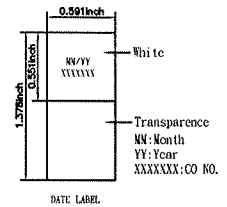

ROHS COMPLIANT

DATE	REV	DESCRIPTION	BY	CHKD
05/03	A/0	NEW	wuxiao	

Marking: BLACK BOX CORPORATION GUARANTEED FOR LIFE (724) 746-5500 -- GIGATRUE CATEGORY 6 -- E196163-Y (UL) C(UL) CM
60°C 4PR 24AWG ETL VERIFIED TIA/EIA-568-B.2-1 CAT6 TESTED TO 550MHZ PATCH CABLE

orange 2	green 3
white/orange	white/green
blue 1	brown 4
white/blue	white/brown

Attenuation (Maximum): 40.5dB @250MHz ; 62.1dB @550MHz
 Cable Type: 4-pair UTP
 Conductor Gauge: 24AWG, stranded
 Frequency: Up to 550MHz
 Impedance: 100±15 ohms
 NEXT (Minimum): 38.3dB @250MHz ; 33.2dB @550MHz
 PS-NEXT (Minimum): 36.3dB @250MHz ; 31.2dB @550MHz
 Return Loss (Minimum): 15.6dB @250MHz ; 2.60dB @550MHz
 Standards: TIA/EIA-568-B.2-1 Category 6

Conductor	Bare Copper 24AWG 7/0.0077inch approx
Insulation	Thickness: MIN at any point: 0.0059inch MAX AVG: 0.0098inch Diameter: 0.0406inch approx
Jacketing PVC	Thickness: MIN at any point: 0.0181inch MAX AVG: 0.0213inch Diameter: 0.2323inch approx

Another quality product from
BLACK BOX
 NETWORK SERVICES
 724-746-5500 www.blackbox.com
 GigaTrue 550, CAT6, Patch Cable
 550MHz, Red

XX ft. X.X m

24 AWG, Stranded, 4-Pair, UTP
 EVNSL623-XXXX
 China

Unless specified on the drawing, tolerances are per the follows:
 .X ± 1
 .XX ± 0.2
 .XX ± 0.05