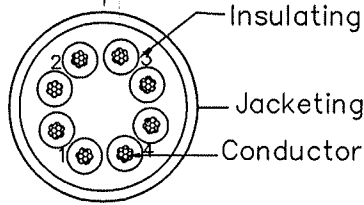

orange 2	green 3
white/orange	white/green
blue 1	brown 4
white/blue	white/brown

Attenuation (Maximum): 40.5dB @250MHz ; 62.1dB @550MHz
 Cable Type: 4-pair UTP
 Conductor Gauge: 24AWG, stranded
 Frequency: Up to 550MHz
 Impedance: 100±15 ohms
 NEXT (Minimum): 38.3dB @250MHz ; 33.2dB @550MHz
 PS-NEXT (Minimum): 36.3dB @250MHz ; 31.2dB @550MHz
 Return Loss (Minimum): 15.6dB @250MHz ; 2.60dB @550MHz
 Standards: TIA/EIA-568-B.2-1 Category 6

Conductor	Bare Copper 24AWG 7/0.0077inch approx
Insulation	Thickness: MIN at any point: 0.0059inch MAX AVG: 0.0098inch Diameter: 0.0406inch approx
Jacketing PVC	Thickness: MIN at any point: 0.0181inch MAX AVG: 0.0213inch Diameter: 0.2323inch approx

Another quality product from
BLACK BOX
 NETWORK SERVICES
 724-746-5500 www.blackbox.com
 GigaTrue 550, CAT6, Patch Cable
 550MHz, Red

XX ft. X.X m

24 AWG, Stranded, 4-Pair, UTP
 EVNSL623-XXXX
 China

Unless specified on the drawing, tolerances are per the follows:
 .X ± 1
 .XX ± 0.2
 .XX ± 0.05