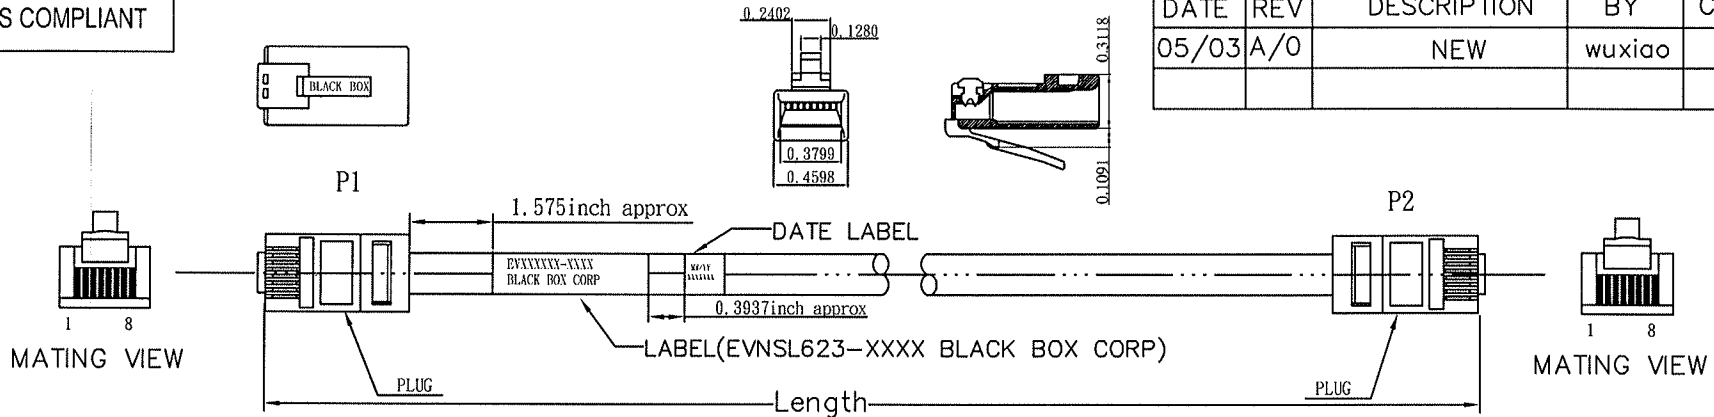

ROHS COMPLIANT

DATE	REV	DESCRIPTION	BY	CHKD
05/03	A/0	NEW	wuxiao	

Marking: BLACK BOX CORPORATION GUARANTEED FOR LIFE (724) 746-5500 -- GIGATRUE CATEGORY 6 -- E196163-Y (UL) C(UL) CM
60°C 4PR 24AWG ETL VERIFIED TIA/EIA-568-B.2-1 CAT6 TESTED TO 550MHZ PATCH CABLE

WIRE	CAT. 6 UTP Stranded 24AWG*4P
PLUG	Assembly 8P8C 50U" (1.27 μm) Gold 3 piece Plug (film+stand+plug)
XXXX=Length	1FT 2FT 3FT 4FT 5FT 6FT 7FT 10FT 15FT 20FT 25FT 30FT 50FT 100FT

RJ45 Plugs Standard - IEC 60603-7

Another quality product from
BLACK BOX
 NETWORK SERVICES
 724-746-5500 www.blackbox.com
 GigaTrue 550, CAT6, Patch Cable
 550MHz, Red

XX ft. X.X m

24 AWG, Stranded, 4-Pair, UTP
 EVNSL623-XXXX
 China

Unless specified on the drawing, tolerances are per the follows:
 .X ± 1
 .XX ± 0.2
 .XX ± 0.05