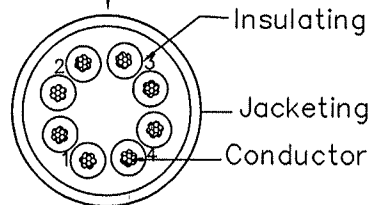

orange 2 | green 3
 white/orange | white/green
 blue 1 | brown 4
 white/blue | white/brown

Attenuation (Maximum): 22.5dB @100MHz ; 45.8dB @350MHz
 Cable Type: 4-pair UTP
 Conductor Gauge: 24AWG, stranded
 Frequency: Up to 350MHz
 Impedance: 100±15 ohms
 NEXT (Minimum): 35.3dB @100MHz ; 27.1dB @350MHz
 PS-NEXT (Minimum): 32.3dB @100MHz ; 24.1dB @350MHz
 Return Loss (Minimum): 19dB @100MHz ; 4.56dB @350MHz
 Standards: TIA/EIA-568-B.2 Category 5E

PINOUT			
PA/R	P1 (T568B)	WIRE	P2 (T568B)
1	1	WHT/ORG	1
	2	ORG	2
2	3	WHT/GRN	3
	6	GRN	6
3	4	BLU	4
	5	WHT/BLU	5
4	7	WHT/BRN	7
	8	BRN	8

Conductor	Bare Copper 24AWG 7/0.0077inch approx
Insulation	Thickness: MIN at any point: 0.0059inch MAX AVG: 0.0098inch Diameter: 0.0362inch approx
Jacketing PVC	Thickness: MIN at any point: 0.0165inch MAX AVG: 0.0189inch Diameter: 0.2126inch approx