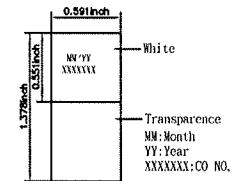

orange 2 | green 3
 white/orange | white/green
 blue 1 | brown 4
 white/blue | white/brown

Attenuation (Maximum): 22.5dB @100MHz ; 45.8dB @350MHz
 Cable Type: 4-pair UTP
 Conductor Gauge: 24AWG, stranded
 Frequency: Up to 350MHz
 Impedance: 100±15 ohms
 NEXT (Minimum): 35.3dB @100MHz ; 27.1dB @350MHz
 PS-NEXT (Minimum): 32.3dB @100MHz ; 24.1dB @350MHz
 Return Loss (Minimum): 19dB @100MHz ; 4.56dB @350MHz
 Standards: TIA/EIA-568-B.2 Category 5E

PINOUT			
PA/R	P1 (T568B)	WIRE	P2 (T568B)
1	1	WHT/ORG	1
	2	ORG	2
2	3	WHT/GRN	3
	6	GRN	6
3	4	BLU	4
	5	WHT/BLU	5
4	7	WHT/BRN	7
	8	BRN	8

Conductor	Bare Copper 24AWG 7/0.0077inch approx
Insulation	Thickness: MIN at any point: 0.0059inch MAX AVG: 0.0098inch Diameter: 0.0362inch approx
Jacketing PVC	Thickness: MIN at any point: 0.0165inch MAX AVG: 0.0189inch Diameter: 0.2126inch approx