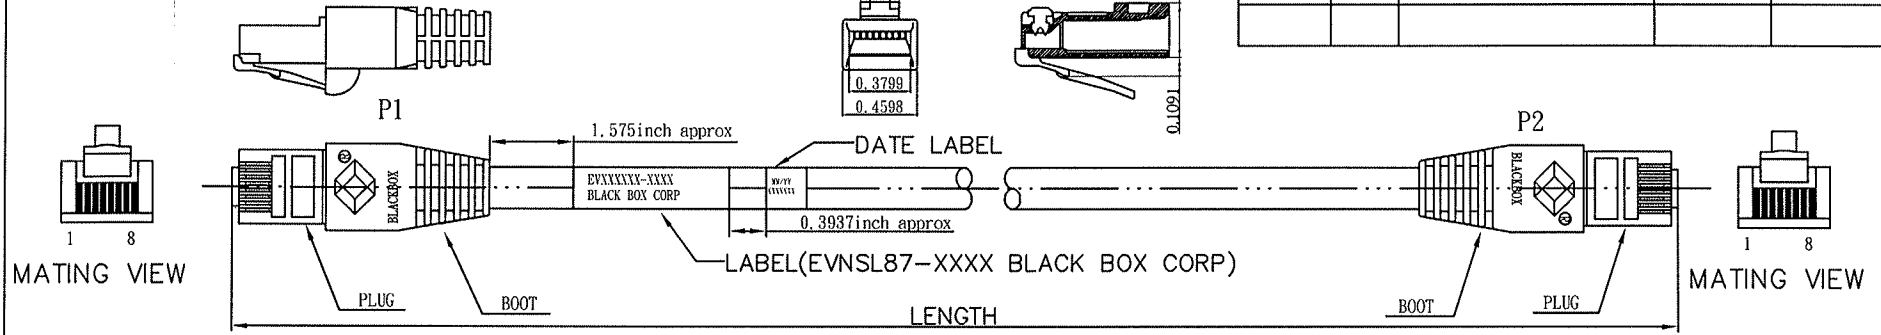

ROHS COMPLIANT

DATE	REV	DESCRIPTION	BY	CHKD
05/03	A/0	NEW	wuxiao	

Marking: BLACK BOX CORPORATION GUARANTEED FOR LIFE(724)746-5500 -- GIGABASE CATEGORY 5E -- E196163-Y (UL)
 c(UL) CM 60°C 4PR 24AWG ETL VERIFIED TIA/EIA-568-B.2 CAT5E TESTED TO 350MHZ PATCH CABLE