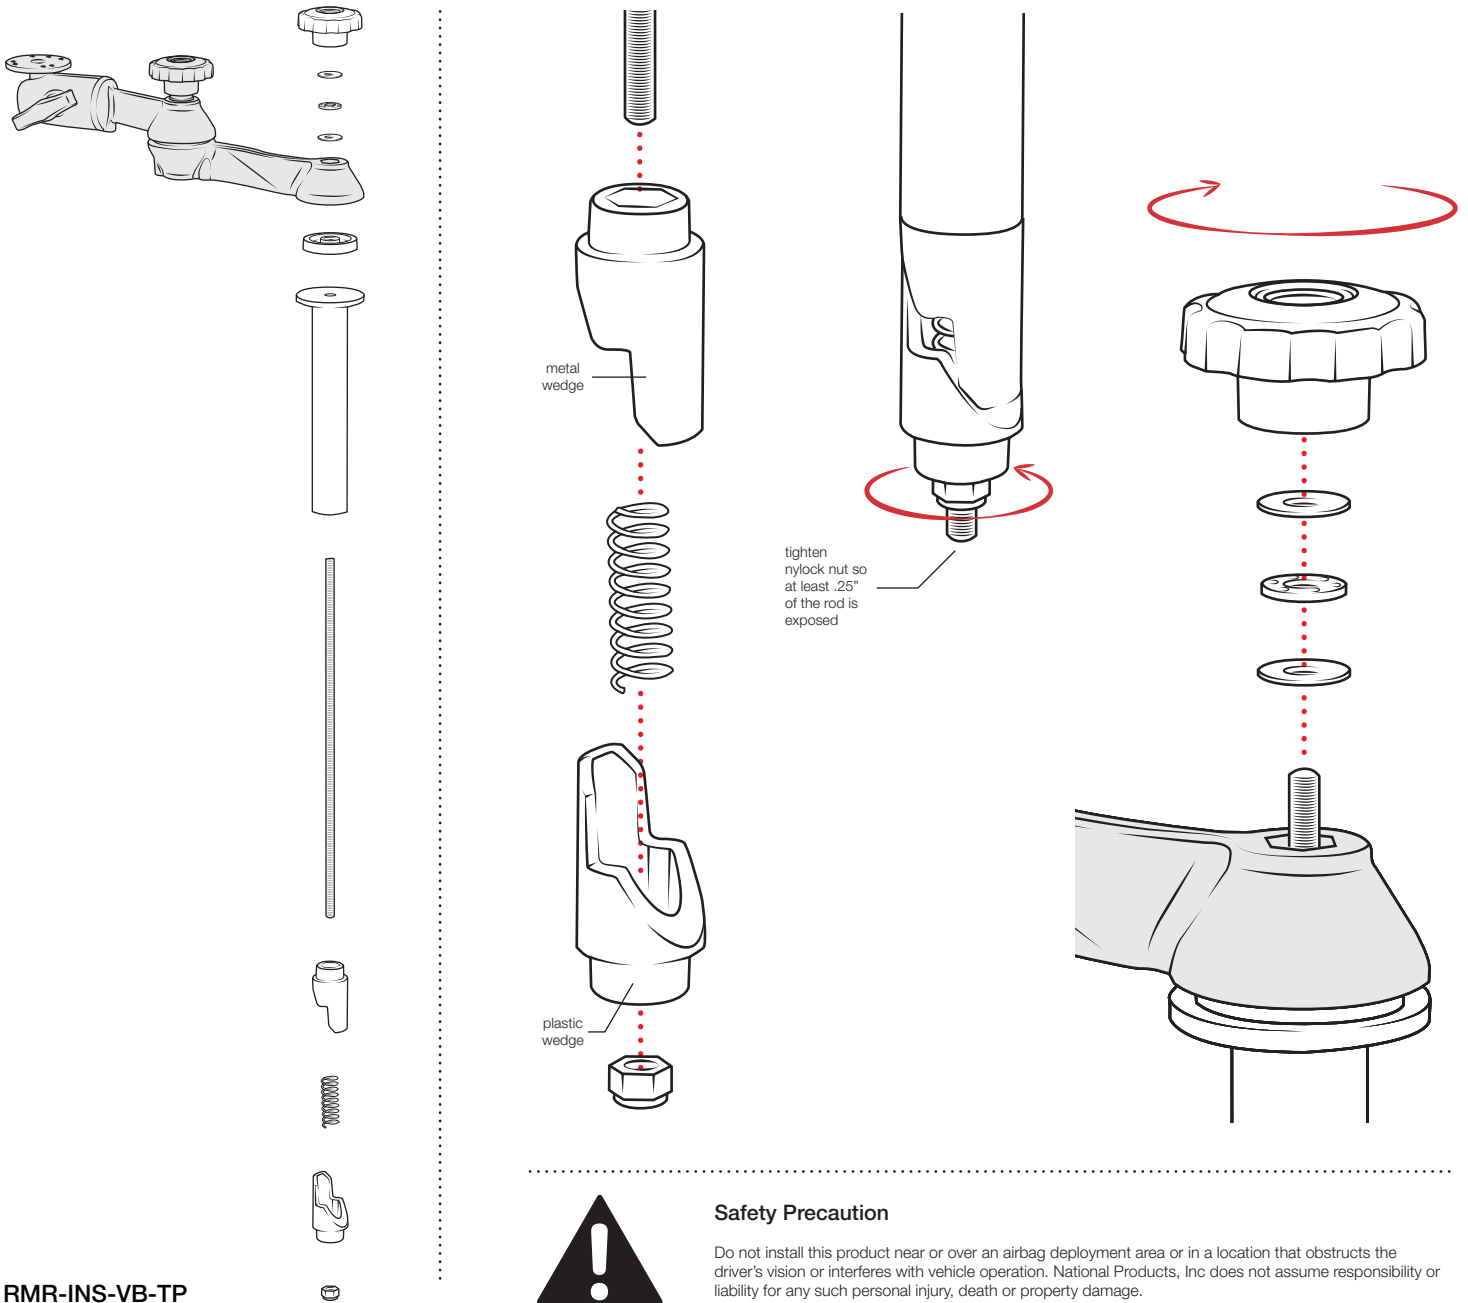

Parts Index

Not to scale

RMR-INS-VB-TP

Safety Precaution

Do not install this product near or over an airbag deployment area or in a location that obstructs the driver's vision or interferes with vehicle operation. National Products, Inc does not assume responsibility or liability for any such personal injury, death or property damage.