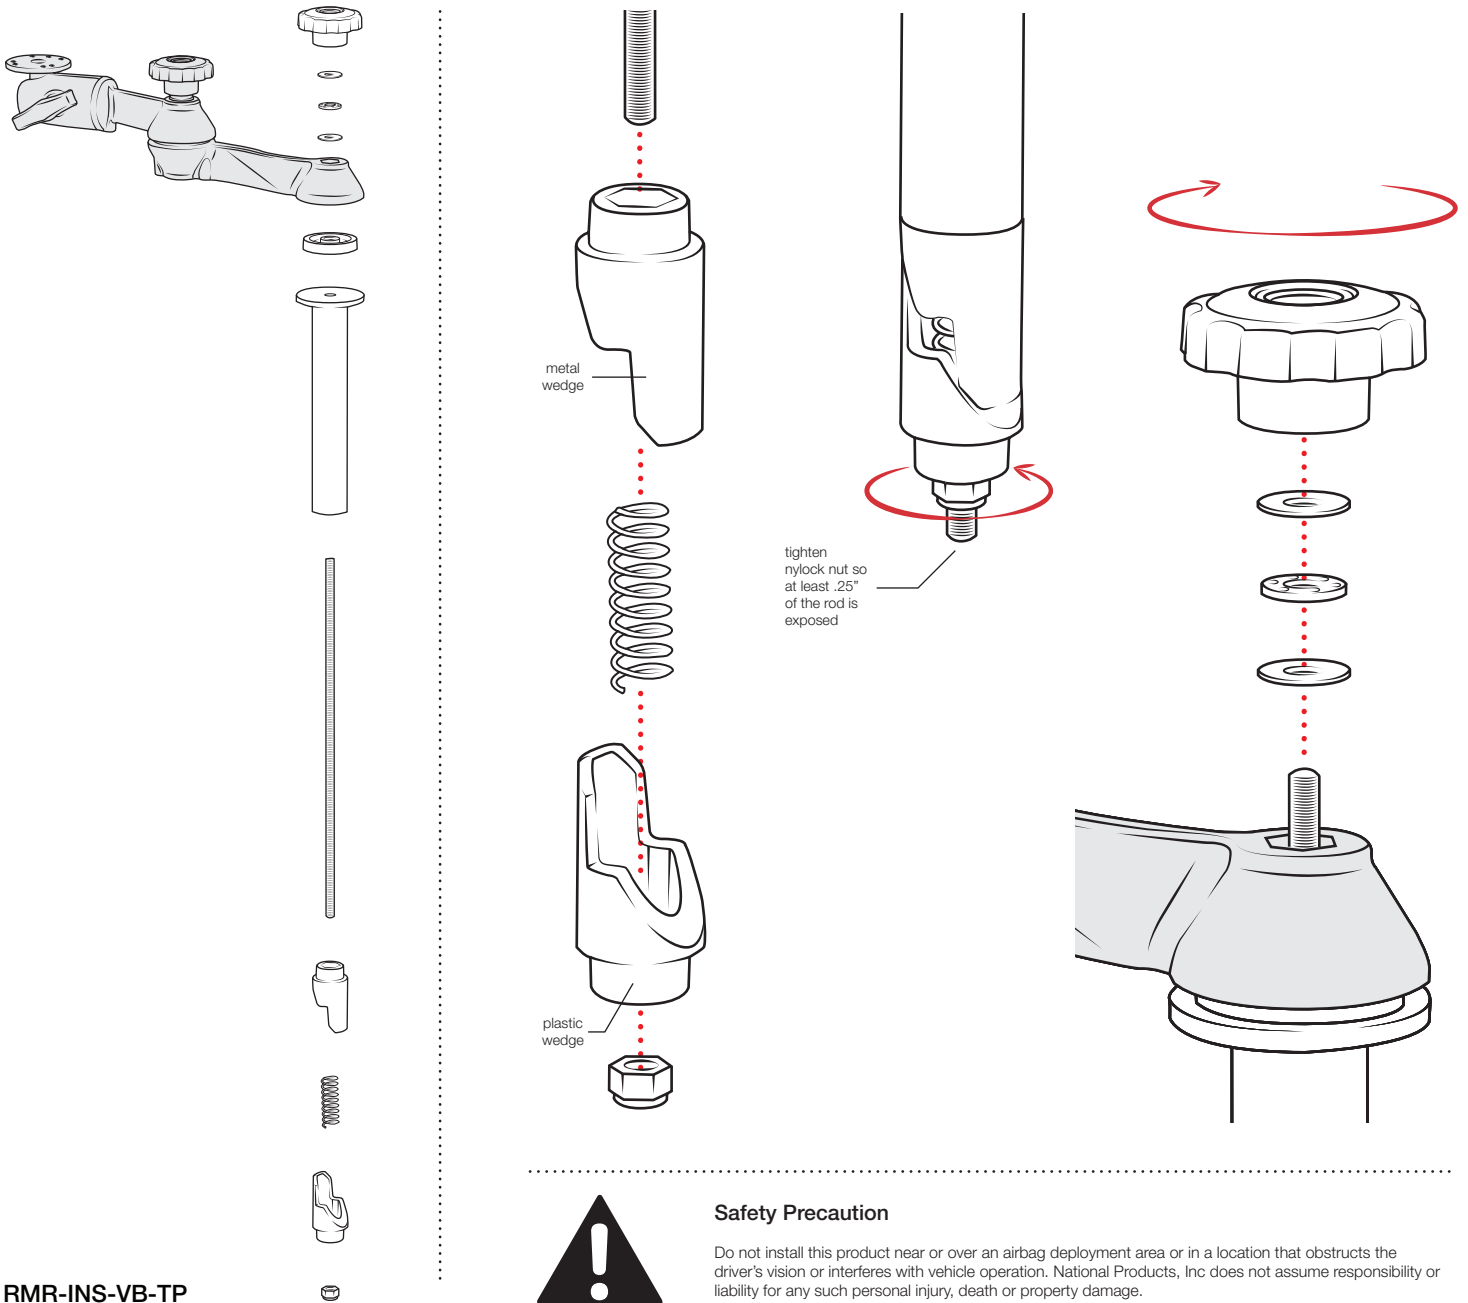

## Parts Index

Not to scale

RMR-INS-VB-TP

### Safety Precaution

Do not install this product near or over an airbag deployment area or in a location that obstructs the driver's vision or interferes with vehicle operation. National Products, Inc does not assume responsibility or liability for any such personal injury, death or property damage.