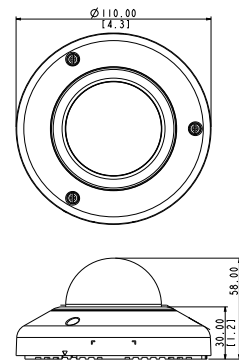

E923

10MP Outdoor Mini Fisheye Dome with Basic WDR, Fixed Lens

- 10 Megapixel
- Fixed Lens with f1.37 mm / F2.0
- Basic WDR (70 dB)
- 7 fps at 2048 x 1536
- 180/360° Fisheye View
- Weatherproof (IP68), Vandal Proof (IK10) and Vibration proof

PHOTO INDICATION

- 1 Power LED
- 2 Memory Card Slot
- 3 Audio Input
- 4 Ethernet Port
- 5 Reset Button

DIMENSION DIAGRAM

Unit: mm [inch]

ACCESSORY OPTIONS

Dome Cover		
PDCX-1110		2-inch, smoke, non-vandal proof

Gang Box Converter		
PMAX-0805		White, Aluminum, Supporting 4" round and 4" octagon box types

PRODUCT SPECIFICATION**E923****• Device**

Device Type	Outdoor Mini Fisheye Dome
Image Sensor	Progressive Scan CMOS
Sensor Size	1/3.2"
Effective Pixels	3856 (H) x 2764 (V) (10.66 MP)
Day / Night	No
Superior Low Light Sensivity	No
Minimum Illumination	Color: 0.1 lux at F2.0 (30 IRE, 2400°K)
Mechanical IR Cut Filter	No
IR Sensitivity Range	No
IR LED	No
Electronic Shutter	1/5 ~ 1/2,000 sec (manual mode); 1/5 ~ 1/10,000 sec (auto mode)
TV Lines	1450
S/N Ratio	52 dB

• Interface

Local Storage	MicroSDHC/MicroSDXC memory card slot (card not included)
---------------	--

• General

Power Source / Consumption	PoE Class 1 (IEEE802.3af) / 3.84W
Weight	497 g (1.095 lb)
Dimensions (Ø x H)	110 mm x 60 mm (4.3" x 2.4")
Environmental Casing	Weatherproof (IP68 rated); Vandal proof (IK10 rated); Vibration proof (EN 50155-ready without certificate); Transparent dome cover
Mount Type	Surface, Gang box
Starting Temperature	-20°C ~ 50°C (-4°F ~ 122°F)
Operating Temperature	-20°C ~ 50°C (-4°F ~ 122°F)
Operating Humidity	10% ~ 85% RH
Approvals	CE (EN 55022 Class B, EN 55024), FCC (Part15 Subpart B Class B), IK10, IP68, NEMA 4X, EN 50155-ready (without certificate)