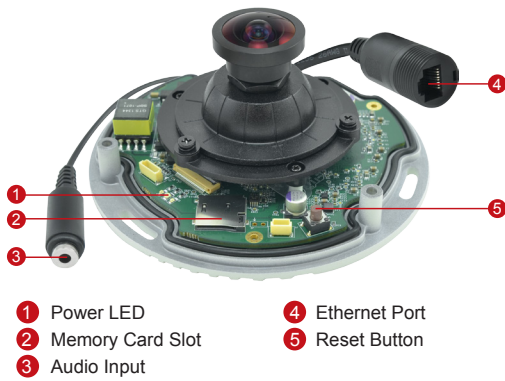

E923

10MP Outdoor Mini Fisheye Dome with Basic WDR, Fixed Lens

- 10 Megapixel
- Fixed Lens with f1.37 mm / F2.0
- Basic WDR (70 dB)
- 7 fps at 2048 x 1536
- 180/360° Fisheye View
- Weatherproof (IP68), Vandal Proof (IK10) and Vibration proof

PHOTO INDICATION

- 1 Power LED
- 2 Memory Card Slot
- 3 Audio Input
- 4 Ethernet Port
- 5 Reset Button

DIMENSION DIAGRAM

Unit: mm [inch]

ACCESSORY OPTIONS

Dome Cover		
PDCX-1110		2-inch, smoke, non-vandal proof

Gang Box Converter		
PMAX-0805		White, Aluminum, Supporting 4" round and 4" octagon box types

PRODUCT SPECIFICATION**E923****• Device**

Device Type	Outdoor Mini Fisheye Dome
Image Sensor	Progressive Scan CMOS
Sensor Size	1/3.2"
Effective Pixels	3856 (H) x 2764 (V) (10.66 MP)
Day / Night	No
Superior Low Light Sensivity	No
Minimum Illumination	Color: 0.1 lux at F2.0 (30 IRE, 2400°K)
Mechanical IR Cut Filter	No
IR Sensitivity Range	No
IR LED	No
Electronic Shutter	1/5 ~ 1/2,000 sec (manual mode); 1/5 ~ 1/10,000 sec (auto mode)
TV Lines	1450
S/N Ratio	52 dB