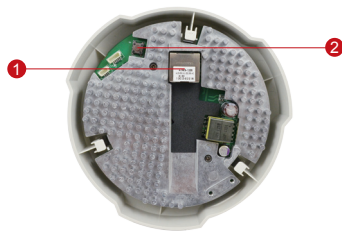

E59

10MP Indoor Dome with D/N, Adaptive IR, Basic WDR, Fixed Lens

- 10 Megapixel with 4K/1080p
- Day & Night with Adaptive IR LED
- Fixed Lens with f3.6mm / F1.8
- Basic WDR (70 dB)
- 30 fps at 1920 x 1080
- Super Wide Angle

PHOTO INDICATION

- 1 Ethernet Port
- 2 Reset Button

DIMENSION DIAGRAM

Unit: mm [inch]

ACCESSORY OPTIONS

Power Supply		
PPOE-0001		IEEE 802.3af PoE Injector for Class 1, 2 or 3 devices, with universal adapter

* For more mounting solutions, please refer to Project Planner on www.acti.com

PRODUCT SPECIFICATION

E59

• Device

Device Type	Indoor Dome
Image Sensor	Progressive Scan CMOS
Sensor Size	1/2.3"
Effective Pixels	3856 (H) x 2764 (V) (10.66 MP)
Horizontal Resolution	1450 TVL
Day / Night	Yes
Low Light Sensitivity	Standard
Minimum Illumination	Color: 0.1 lux at F1.8 (30 IRE, 2400°K); B/W: 0 lux (IR LED on)
Color to B/W Switch	ISP based switch, configurable
Mechanical IR Cut Filter	Yes
IR Sensitivity Range	700~1100nm
IR LED	Adaptive IR LED x 10 (850nm)
IR Working Distance	30 m (0 lux, 30 IRE, Gain 255, Auto shutter mode)
Electronic Shutter	1/5 ~ 1/2,000 sec (manual mode); 1/5 ~ 1/10,000 sec (auto mode)
S/N Ratio	52 dB

• General

Power Source / Consumption	PoE Class 2 (IEEE802.3af) / 4.8 W (IR on)
Weight	377 g (0.831lb)
Dimensions (Ø x H)	128 mm x 99 mm (5.04" x 3.90")
Mount Type	Surface, Pendant, Wall, Corner, Pole, Flush, Gang box
Starting Temperature	-10°C ~ 50°C (14°F ~ 122°F)
Operating Temperature	-10°C ~ 50°C (14°F ~ 122°F)
Operating Humidity	10% ~ 85% RH
Approvals	CE (EN 55022 Class B, EN 55024), FCC (Part15 Subpart B Class B), UL (for optional PoE injector)