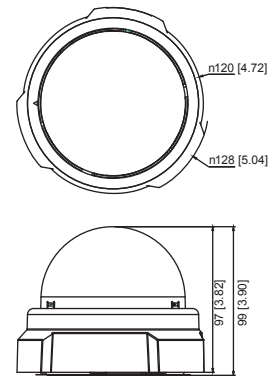

E59

10MP Indoor Dome with D/N, Adaptive IR, Basic WDR, Fixed Lens

- 10 Megapixel with 4K/1080p
- Day & Night with Adaptive IR LED
- Fixed Lens with f3.6mm / F1.8
- Basic WDR (70 dB)
- 30 fps at 1920 x 1080
- Super Wide Angle

PHOTO INDICATION

- 1 Ethernet Port
- 2 Reset Button

DIMENSION DIAGRAM

Unit: mm [inch]

ACCESSORY OPTIONS

Power Supply		
PPOE-0001		IEEE 802.3af PoE Injector for Class 1, 2 or 3 devices, with universal adapter

* For more mounting solutions, please refer to Project Planner on www.acti.com

PRODUCT SPECIFICATION

E59

• Device

Device Type	Indoor Dome
Image Sensor	Progressive Scan CMOS
Sensor Size	1/2.3"
Effective Pixels	3856 (H) x 2764 (V) (10.66 MP)
Horizontal Resolution	1450 TVL
Day / Night	Yes
Low Light Sensitivity	Standard
Minimum Illumination	Color: 0.1 lux at F1.8 (30 IRE, 2400°K); B/W: 0 lux (IR LED on)
Color to B/W Switch	ISP based switch, configurable
Mechanical IR Cut Filter	Yes
IR Sensitivity Range	700~1100nm
IR LED	Adaptive IR LED x 10 (850nm)
IR Working Distance	30 m (0 lux, 30 IRE, Gain 255, Auto shutter mode)
Electronic Shutter	1/5 ~ 1/2,000 sec (manual mode); 1/5 ~ 1/10,000 sec (auto mode)
S/N Ratio	52 dB

• General

Power Source / Consumption	PoE Class 2 (IEEE802.3af) / 4.8 W (IR on)
Weight	377 g (0.831lb)
Dimensions (Ø x H)	128 mm x 99 mm (5.04" x 3.90")
Mount Type	Surface, Pendant, Wall, Corner, Pole, Flush, Gang box
Starting Temperature	-10°C ~ 50°C (14°F ~ 122°F)
Operating Temperature	-10°C ~ 50°C (14°F ~ 122°F)
Operating Humidity	10% ~ 85% RH
Approvals	CE (EN 55022 Class B, EN 55024), FCC (Part15 Subpart B Class B), UL (for optional PoE injector)