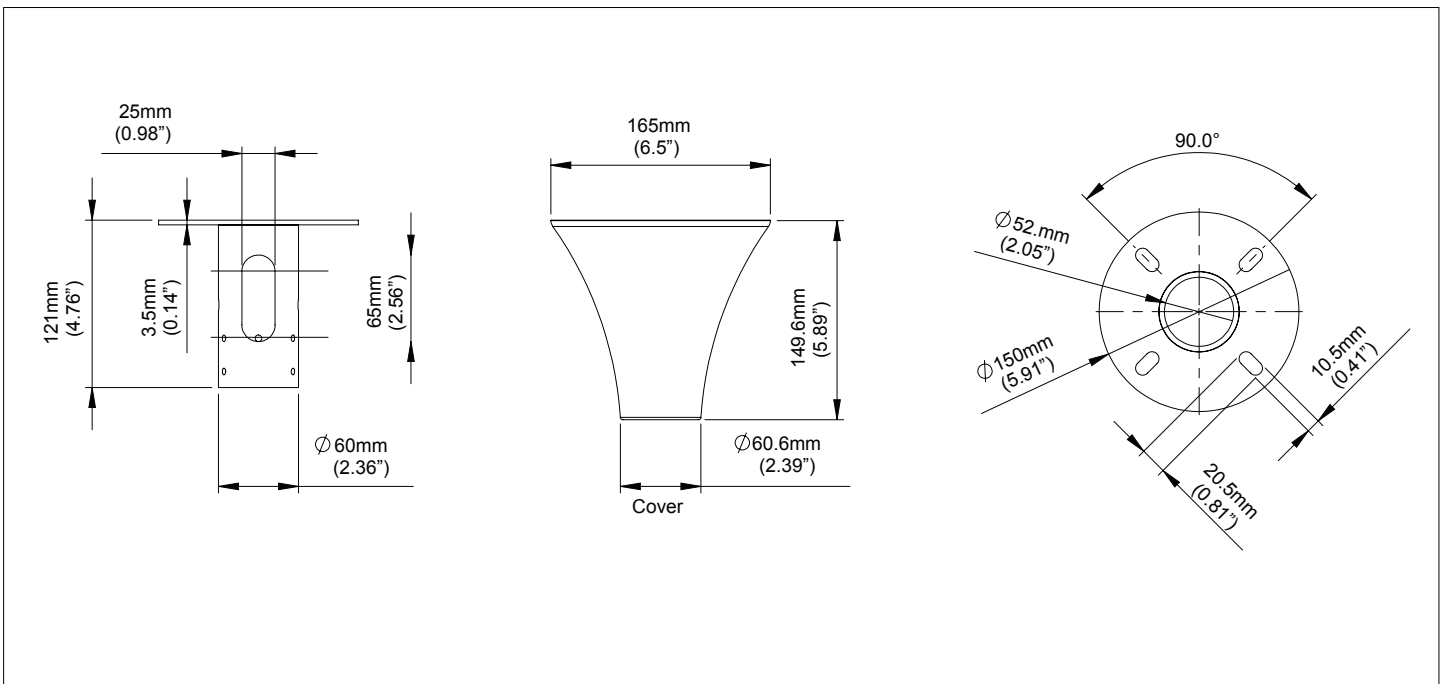

Technical Summary

Floor To Ceiling Wall Plate With Cone Plastic Cover

EAN: 7350073733651,7350073733859
7350073736188,7350073736195

A

B

COMPONENT CHECKLIST

Item	Name	QTY
A	Floor Mount Cover	1
B	Floor Mount	1
C	M8 x 70mm Screw	1
D	M8 Washer	4
E	M8 Nut	1
F	Plastic Anchor	4
G	Coach Screw	4
H	3mm Allen Key	1
I	6mm Allen Key	1
J	Open-wrench	1

PRODUCT DIMENSIONS

INSTALLATION IN STRUCTION

1. Fix to floor
a. Brick or concrete

- b. Wood

2. Place cover over pole end

3. Fix pole in mount