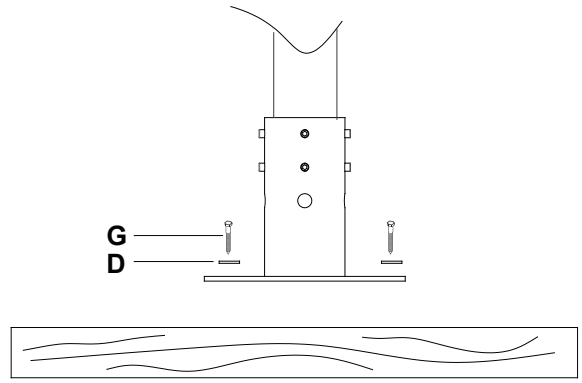

Technical Summary

Floor To Ceiling Wall Plate With Cone Plastic Cover

EAN: 7350073733651,7350073733859
7350073736188,7350073736195

A

B

COMPONENT CHECKLIST

Item	Name	QTY
A	Floor Mount Cover	1
B	Floor Mount	1
C	M8 x 70mm Screw	1
D	M8 Washer	4
E	M8 Nut	1
F	Plastic Anchor	4
G	Coach Screw	4
H	3mm Allen Key	1
I	6mm Allen Key	1
J	Open-wrench	1

PRODUCT DIMENSIONS

INSTALLATION IN STRUCTION

1. Fix to floor
a. Brick or concrete

- b. Wood

2. Place cover over pole end

3. Fix pole in mount