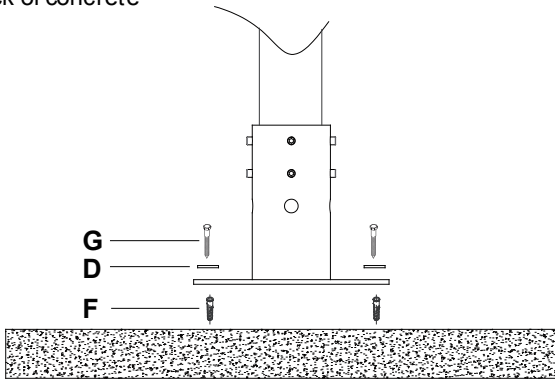

Technical Summary

Floor To Ceiling Wall Plate With Cone Plastic Cover

EAN: 7350073733651,7350073733859
7350073736188,7350073736195

A

B

COMPONENT CHECKLIST

Item	Name	QTY
A	Floor Mount Cover	1
B	Floor Mount	1
C	M8 x 70mm Screw	1
D	M8 Washer	4
E	M8 Nut	1
F	Plastic Anchor	4
G	Coach Screw	4
H	3mm Allen Key	1
I	6mm Allen Key	1
J	Open-wrench	1

PRODUCT DIMENSIONS

INSTALLATION IN STRUCTION

1. Fix to floor
a. Brick or concrete

- b. Wood

2. Place cover over pole end

3. Fix pole in mount