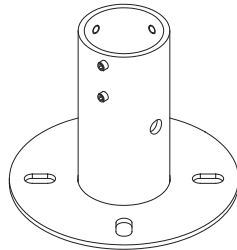

Technical Summary

Floor To Ceiling Wall Plate With Cone Plastic Cover

EAN: 7350073733651,7350073733859
7350073736188,7350073736195

A

B

COMPONENT CHECKLIST

Item	Name	QTY
A	Floor Mount Cover	1
B	Floor Mount	1
C	M8 x 70mm Screw	1
D	M8 Washer	4
E	M8 Nut	1
F	Plastic Anchor	4
G	Coach Screw	4
H	3mm Allen Key	1
I	6mm Allen Key	1
J	Open-wrench	1

PRODUCT DIMENSIONS

INSTALLATION IN STRUCTION

1. Fix to floor
a. Brick or concrete

- b. Wood

2. Place cover over pole end

3. Fix pole in mount