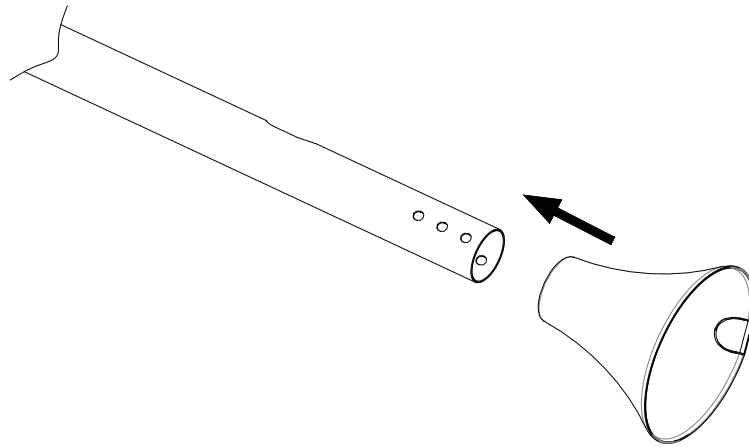

Technical Summary

Floor To Ceiling Wall Plate With Cone Plastic Cover

EAN: 7350073733651,7350073733859
7350073736188,7350073736195

A

B

COMPONENT CHECKLIST

Item	Name	QTY
A	Floor Mount Cover	1
B	Floor Mount	1
C	M8 x 70mm Screw	1
D	M8 Washer	4
E	M8 Nut	1
F	Plastic Anchor	4
G	Coach Screw	4
H	3mm Allen Key	1
I	6mm Allen Key	1
J	Open-wrench	1

PRODUCT DIMENSIONS

INSTALLATION IN STRUCTION

1. Fix to floor
a. Brick or concrete

- b. Wood

2. Place cover over pole end

3. Fix pole in mount