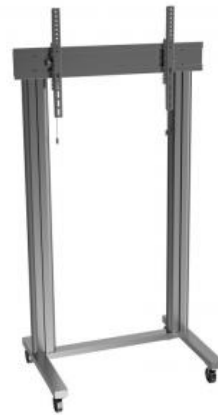

Ready when you are

M Public Display Stand 180 Dual Pillar Wheelbase Black

Article: 7 350 073 732 739

Multibrackets M Display Stand 180 Dual Pillar Wheelbase
- Stand for LCD / LED panel - aluminum - black - screen
size: 70" - 110" - mounting interface: up to 1200 x 600
mm - wheel-standing

Product category: FLOORSTANDS

Specification

M Display Stand 180 Dual Pillar Wheelbase Black

For screen size:	70-110"
VESA standard:	Max 1200x600 mm
Article No:	7 350 073 732 739
Size in mm: (WxDxH)	1190x650x1800 mm
Adjustable height:	Yes
Weight:	50 kg
Colour:	Black
Max load:	125 kg
DVD Shelf / Camera holder:	Optional
Power rail 220V:	No
Package size:	1850 x 670 x 120mm
Warranty:	5 years

Retail Package Specification

Package Parcels:	2 pcs
Package Measurements:	167 x 24.5 x 33.5 cm & 115 x 87.5 x 8cm, 31.5+20.22kg
Package Weight:	51.72 kg

Please note: Multibrackets products and specifications are in constant change.