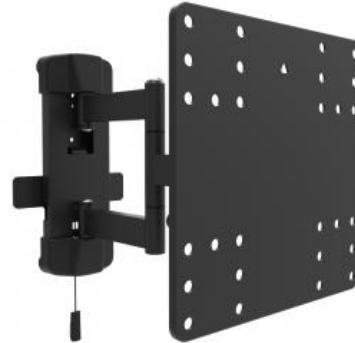

Ready when you are

M VESA Full Motion Outdoor 100/200

Article: 7 350 073 736 843

M VESA Full Motion Outdoor 100/200 - Wall mount for LCD display - screen size: 26"-43" - max load: 20kg - VESA: 100x100 - 200x200 mm - black - Dacrotized® ceramic

Product category: WALLMOUNTS

Specification

M VESA Full Motion Outdoor 100/200

Article No:	7 350 073 736 843
Colour:	Black
Coating for outdoor:	Dacrotized® ceramic
For screen size:	26"-43"
VESA standard:	100x100, 100x150, 100x200, 150x100, 150x150, 200x100, 200x150, 200x200
Max load:	20 kg
Tilt:	-2° ~ +12°
Distance to wall:	67-322 mm
Fixed, tilt, full adjustable:	Full adjustable
Level adjustable:	Yes
Size in mm:	215x200x67 (W*H*D)
Weight:	4,1 kg
Cable tie:	Yes, 2pcs
Warranty:	5 years