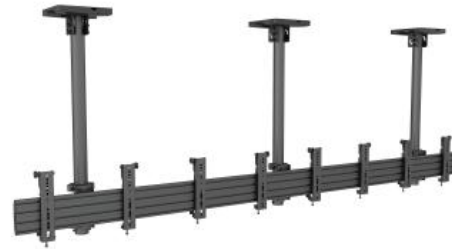

Ready when you are

M Menu Board Mount Pro MBC4X1U VESA 200

Article: 7 350 073 735 679

M Menu Board Mount Pro MBC4X1U VESA 200 - Ceiling mount for LCD display, steel, 3m length, 4 screens, single side, tilt arms, VESA Max 200x200 - screen size: 30"-42" - black

Product category: PRO SERIES

Specification

M Menu Board Mount Pro MBC4X1U VESA 200

Article No:	7 350 073 735 679
For screen size:	30"-42"
Type:	Single Side MBC4X1U
Universal & VESA standard:	Adjustable from 75x75, 100x100, 200x100 to 200x200 max Optional VESA 800x600
Material:	Steel, Aluminium
Color:	Black
Surface Finish:	Powder coating/Anodic Oxidation
Weight:	36 kg
Measurements	530x338x20 cm
Max Load:	30 kg per screen
Pillar length:	Min: 580mm to Max: 1550 mm from ceiling to VESA plate center Extension pipes: 1.5m (800mm*2pcs) included
Tilt:	Yes, 0~15°
Swivel:	Yes, 360°
Rotate:	Yes, ±4°
Cable Management:	Yes
Options:	Extension pipes : 0.8m, 1.5m, 3.0m
Certifications:	CE, TÜV Nord
Warranty:	5 years

Retail Package Specification

Package Parcels:	1 pcs
Package Measurements:	131.2 x 38.7 x 14.2 cm
Package Weight:	39.14 kg

The content of this specification is subject to change without further notice. Always visit our web for the latest updated specifications. <https://products.multibrackets.com/>