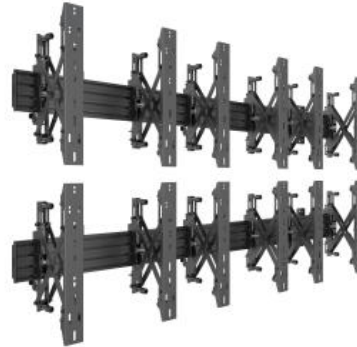

Ready when you are

M Wallmount Pro MBW3x2UP Push In Pop Out Black

Article: 7 350 073 735 044

M Wallmount Pro MBW3x2U Push In Pop Out Black - Wall mount for LCD display, steel, 6 screens, single side, adjustable, VESA Max 400x400 - screen size: 32"-55" - portrait - black

Product category: PRO SERIES

Specification

M Wallmount Pro MBW3x2U Push In Pop Out Black

Article No:	7 350 073 735 044
For screen size:	32"-55"
Type:	Single Side MBW3U
Universal & VESA standard:	100x100,200x100, 200x200,300x300,400x200,400x400
Material:	Steel, Aluminium, Plastic
Color:	Black
Surface Finish:	Powder coating
Weight:	23 kg
Measurements	104 x 27 x35.0 cm per row
Max Load:	50kg (TUV30kg) Per screen
Height adjustment:	Yes, 0-10mm
Rotate adjustment:	Yes, $\pm 4^\circ$
Tilt adjustment:	Yes, $\pm 4^\circ$
Cable Management:	Yes
Options:	M Pro Series Parts
Certifications:	CE
Warranty:	5 years