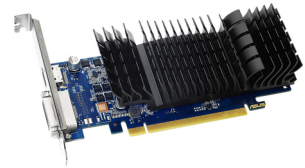

ASUS GT1030-SL-2G-BRK NVIDIA GeForce GT 1030 2 GB GDDR5

Brand : ASUS

Product code: 90YV0AT0-MONA00

Product name : GT1030-SL-2G-BRK

- Silent passive cooling means true 0dB - perfect for quiet home theater PCs and multimedia centers
- Level up gaming performance by 6X compared to iGPU
- Enjoy up to 11X better performance in photo and video editing compared to iGPU
- Upgrade your entire PC multimedia experience with 2.5X faster performance than the Intel® Core™ i5
- AUTO-EXTREME Technology delivers premium quality and best reliability
- GPU Tweak II makes performance tweaking easier and more visual than ever with an intuitive, all-new UI

NVIDIA GeForce GT 1030, GDDR5 2GB, 1920 x 1200, HDMI, DVI, HDCP, PCI Express 3.0

ASUS GT1030-SL-2G-BRK. Graphics processor family: NVIDIA, Graphics processor: GeForce GT 1030, Processor frequency: 1266 MHz. Discrete graphics card memory: 2 GB, Graphics card memory type: GDDR5, Memory bus: 64 bit, Memory clock speed: 6008 MHz. Maximum resolution: 1920 x 1200 pixels. DirectX version: 12.0, OpenGL version: 4.5. Interface type: PCI Express 3.0. Cooling type: Passive

Processor		Ports & interfaces	
CUDA *	✓	HDMI ports quantity *	1
Graphics processor family *	NVIDIA	DVI-D ports quantity *	1
Graphics processor *	GeForce GT 1030	Performance	
Processor frequency *	1266 MHz	PhysX	✓
Processor boost clock speed	1506 MHz	DirectX version *	12.0
Maximum resolution *	1920 x 1200 pixels	OpenGL version *	4.5
FireStream	✗	HDCP	✓
Memory		Design	
Discrete graphics card memory *	2 GB	Cooling type *	Passive
Graphics card memory type *	GDDR5	Number of slots	1
Memory bus *	64 bit	Weight & dimensions	
Memory clock speed	6008 MHz	Length	173 mm
Ports & interfaces		Depth	40 mm
Interface type *	PCI Express 3.0	Height	69 mm
		Logistics data	
		Harmonized System (HS) code	84733020