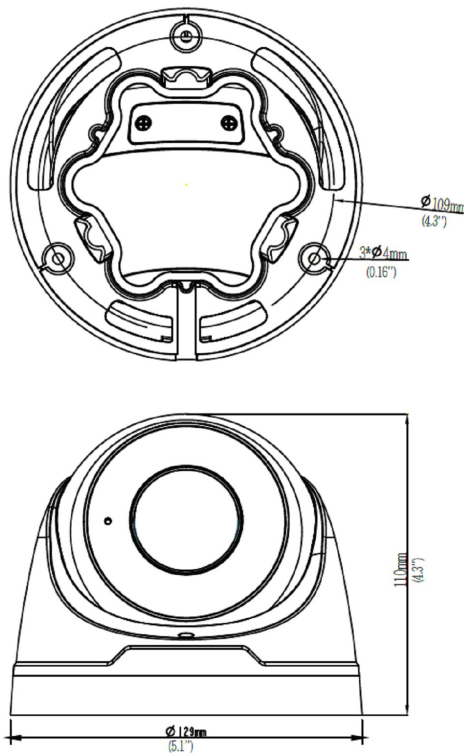

General

Power Source	DC 12V, PoE Class 3 (IEEE802.3af)
Power Consumption	8.16 W (DC)
Weight	670g (1.48lb)
Dimensions	(Ø x H): 129mm x 110mm (5.08" x 4.3")

Environmental Casing	Weatherproof (IP67)
Operating Temperature	-40°C ~ 60°C (-40°F ~ 140°F)
Approvals	CE, FCC, IP67, UL Listed (UL 60950-1)
Warranty	2 Year(s)

► Photo Indication

► Dimension Diagram

Unit: mm [inch]

▶ Related Products

Mounting Accessories - Camera Mount

PMAX-0323  Wall Mount with Built-in Junction Box (for Z91, Z81, Z82)

PMAX-0713  Junction box (for Z81, Z82)