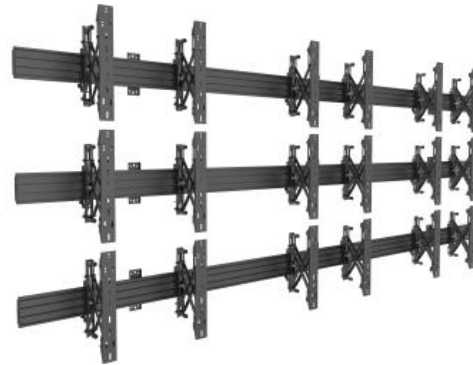

Specification

M Wallmount Pro MBW3x3U Push In Pop Out Black

Article No:	7 350 073 735 013
For screen size:	32"-65"
Type:	Single Side MBW3U x 3
Universal & VESA standard:	Adjustable from 100x100 to 600x400 max 55" 600x400 max 65" 400x400 max Optional VESA 800x600, 1000x600
Material:	Steel, Aluminium, Plastic
Color:	Black
Surface Finish:	Powder coating
Weight:	78 kg
Measurements	348 x23.5x44.7cm per rail
Max Load:	30 kg per screen
Height adjustment:	Yes, 0-10mm
Depth adjustment:	Yes, 0-15mm
Tilt adjustment:	Yes, $\pm 4^\circ$
Cable Management:	Yes
Options:	M Pro Series Parts
Certifications:	
Warranty:	5 years

Please note: Multibrackets products and specifications are in constant change.

View the latest specifications, drawings and images for this product on www.multibrackets.com/5013