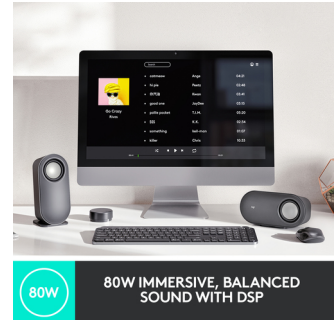

Logitech Z407 Bluetooth computer speakers with subwoofer and wireless control

Brand : Logitech

Product code: 980-001348

Product name : Z407 Bluetooth computer speakers with subwoofer and wireless control

Z407 Bluetooth computer speakers with subwoofer and wireless control

[Logitech Z407 Bluetooth computer speakers with subwoofer and wireless control:](#)

Dial into great sound for your desktop with Z407 Bluetooth computer speakers. Get immersive sound with a down-firing woofer that adds “boom” to your sound, and digital signal processing that keeps clarity across the sound spectrum.

Stylish oval satellite speakers lay horizontally or vertically. Position them however you like to curate your space.

Control it all with the Bluetooth-enabled wireless control dial. Adjust bass and volume, skip and pause tracks, from up to 20-meter line of sight range. Connect with Bluetooth, micro USB, or 3.5 mm inputs.