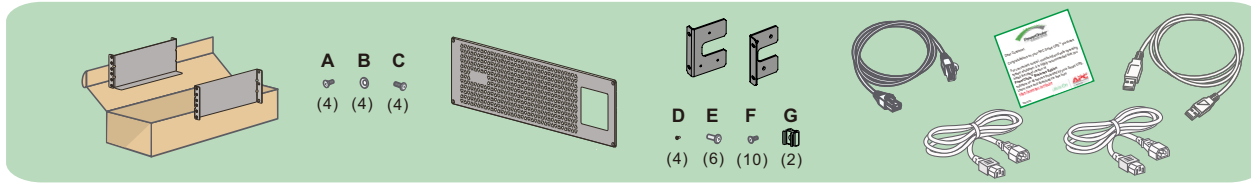

Installation Guide

Smart-UPS SMTL1500RMI3UC

with Lithium-ion Batteries and APCTM SmartConnect

Inventory

UPS Installation

APCTM SmartConnect Installation

Operation Manual
Manuel d'utilisation
Manual de operaciones

<https://d.go2se.com/SMTL1500RMI3UC>

SmartConnect.apc.com

- Firmware update notifications
- Power event notifications
- Advanced support

By connecting this product to the Internet using APC SmartConnect port, you are agreeing to APC SmartConnect Terms of Use, as found at smartconnect.apc.com