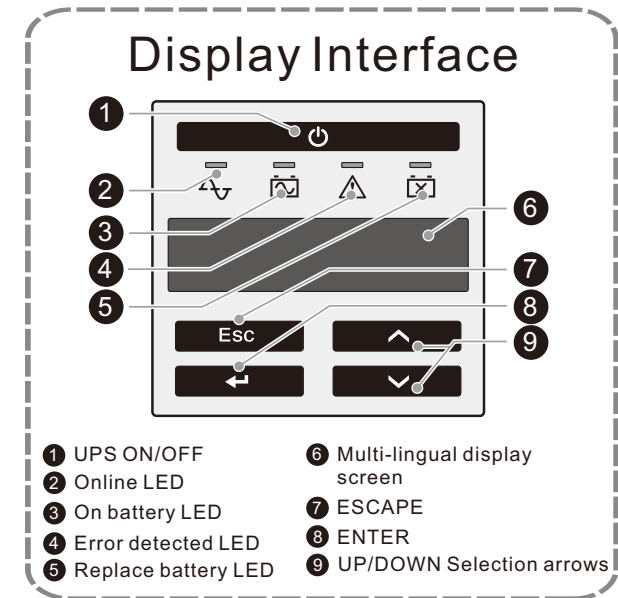

Installation Guide

Smart-UPS SMTL1500RMI3UC

with Lithium-ion Batteries and APCTM SmartConnect

Inventory

UPS Installation

APCTM SmartConnect Installation

Operation Manual
Manuel d'utilisation
Manual de operaciones

<https://d.go2se.com/SMTL1500RMI3UC>

SmartConnect.apc.com

- Firmware update notifications
- Power event notifications
- Advanced support

By connecting this product to the Internet using APC SmartConnect port, you are agreeing to APC SmartConnect Terms of Use, as found at smartconnect.apc.com