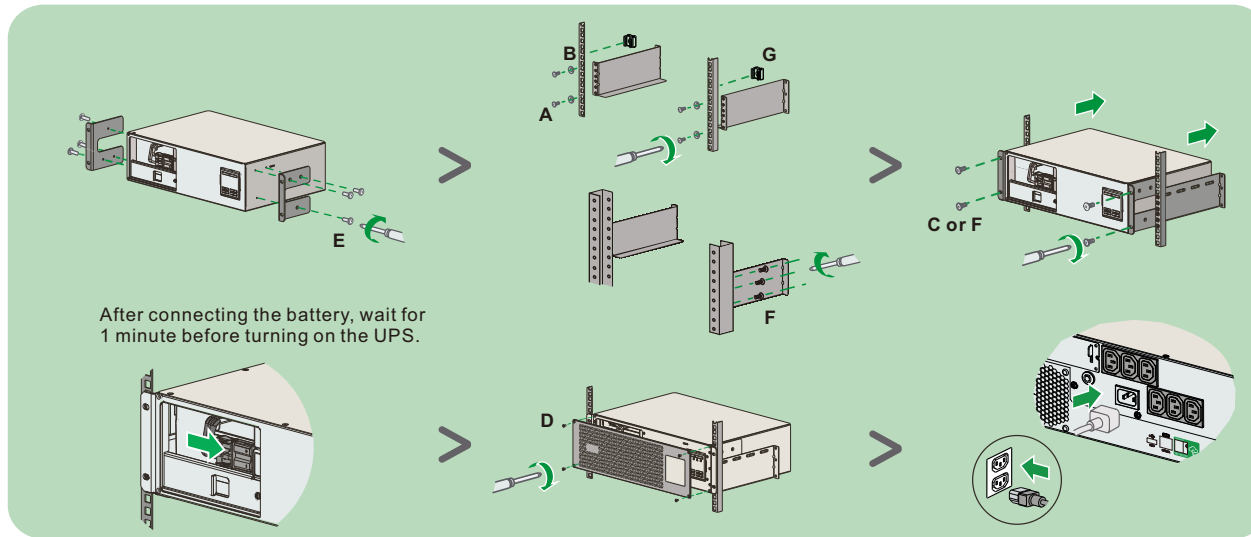

Installation Guide

Smart-UPS SMTL1500RMI3UC

with Lithium-ion Batteries and APCTM SmartConnect

Inventory

UPS Installation

APCTM SmartConnect Installation

Operation Manual
Manuel d'utilisation
Manual de operaciones

<https://d.go2se.com/SMTL1500RMI3UC>

SmartConnect.apc.com

- Firmware update notifications
- Power event notifications
- Advanced support

By connecting this product to the Internet using APC SmartConnect port, you are agreeing to APC SmartConnect Terms of Use, as found at smartconnect.apc.com