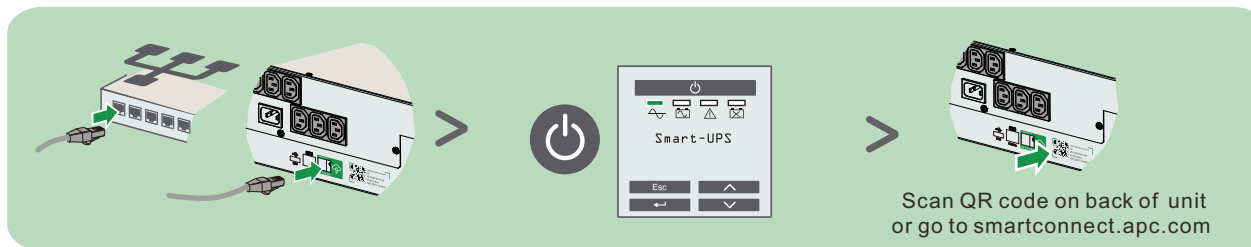

Installation Guide

Smart-UPS SMTL1500RMI3UC

with Lithium-ion Batteries and APCTM SmartConnect

Inventory

UPS Installation

APCTM SmartConnect Installation

Operation Manual
Manuel d'utilisation
Manual de operaciones

<https://d.go2se.com/SMTL1500RMI3UC>

SmartConnect.apc.com

- Firmware update notifications
- Power event notifications
- Advanced support

By connecting this product to the Internet using APC SmartConnect port, you are agreeing to APC SmartConnect Terms of Use, as found at smartconnect.apc.com