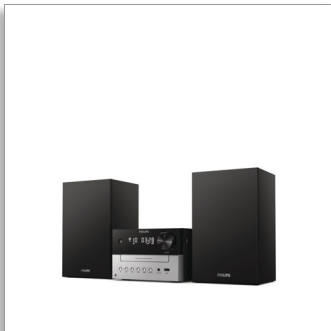

Philips  
Micro Music System

**Bluetooth®**

CD, MP3-CD, USB, FM  
USB port for charging  
18W

**TAM3205**

### Great sound for your music

- Classic design
- Bass-reflex loudspeakers. Richer low tones
- 3" woofer. 18 W maximum output power
- Digital Sound Control. Choose a preset sound style

### Fill the room with tunes

- At home in your home
- AC-powered. Remote control
- Main unit dimensions: 180x121x247 mm
- Speaker dimensions: 150x238x125 mm

**PHILIPS**

## Dimensions

- Main Unit (W x H x D): 180x121x247 mm
- Speaker dimensions (WxDxH): 150x238x125 mm