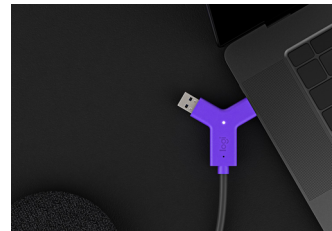

Logitech Swytch AV-lähetin ja -vastaanotin musta, Violetti

Tuotemerkki : Logitech

Tuotekoodi: 952-000010

Tuotteen nimi : Swytch

Logitech Swytch. Malli: AV-lähetin ja -vastaanotin, Enimmäiserottelutarkkuus: 3840 x 2160 pikseliä, Kuvataajuus: 30 fps. Yhteysteknologia: Langallinen, USB-versio: 3.2 Gen 1 (3.1 Gen 1), USB-liitin: Micro-USB B, USB A-tyyppi, USB Type-C. Virtalähteen malli: AC, USB Power Delivery asti: 60 W. Vastaanottimen mitat (L x S x K): 164 x 90 x 27,4 mm, Lähettimen mitat (LxSxK): 120 x 120 x 27,4 mm. Pakkauksen leveys: 243 mm, Pakkauksen syvyys: 266 mm, Pakkauksen korkeus: 115 mm

Features		Ports & interfaces	
Type *	AV transmitter & receiver	DC-in jack	✓
Maximum resolution *	3840 x 2160 pixels	Power	
LED indicators	✓	Power source type	AC
Plug and Play	✓	USB Power Delivery (USB PD)	✓
Frame rate	30 fps	USB Power Delivery up to	60 W
Product colour	Black, Violet	Weight & dimensions	
Windows operating systems supported	Windows 10	Receiver dimensions (WxDxH)	164 x 90 x 27.4 mm
Mac operating systems supported	Mac OS X 10.15 Catalina	Transmitter dimensions (WxDxH)	120 x 120 x 27.4 mm
Compatible products	Logitech Rally, MeetUp, GROUP, Microsoft Teams Rooms, Zoom Rooms	Packaging data	
Ports & interfaces		Package width	243 mm
Connectivity technology *	Wired	Package depth	266 mm
HDMI in	1	Package height	115 mm
Number of HDMI outputs	1	Package weight	2.6 kg
HDMI version	2.0	Packaging content	
USB ports quantity	6	AC adapter included	✓
USB version	3.2 Gen 1 (3.1 Gen 1)	Cables included	HDMI, USB
USB connector type	Micro-USB B, USB Type-A, USB Type-C	Included power plug types	EU
USB 3.2 Gen 1 (3.1 Gen 1) Type-C ports quantity	2	Mounting kit	✓
USB 3.2 Gen 1 (3.1 Gen 1) Type-A ports quantity	3	Logistics data	
		Master (outer) case width	241 mm
		Master (outer) case length	278 mm
		Master (outer) case height	265 mm
		Master (outer) case gross weight	5.23 kg